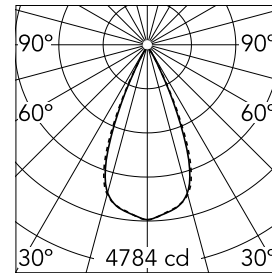

Number of heads	1	Net lumen (lm)	2597
Lamp category	LED	Mountings	Ceiling recessed
Power (W)	32.4W	Environment	Indoor dry location
CCT (K)	2700K		
CRI	90		

Optical

Lighting type	Direct
LED type	Power LED
Light distribution	Symmetric
Optical type	Wide flood
Beam angle (°)	46
Beam angle C90-270 (°)	46

Physical

Color	Black/Gold	Length (mm)	429
Orientation	Adjustable		
Recessed depth (mm)	75		
Weight (kg)	0.66		
Tilt (°)	30		

Note

It requires a pre-installation frame, to be ordered separately.

Light Shadow Adjustable No Trim Dali Version 12 Spots Optic Wide Flood