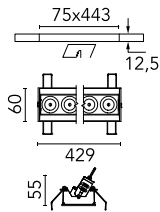

Number of heads	1	Net lumen (lm)	2597
Lamp category	LED	Mountings	Ceiling recessed
Power (W)	32.4W	Environment	Indoor dry location
CCT (K)	2700K		
CRI	90		

Optical

Lighting type	Direct
LED type	Power LED
Light distribution	Symmetric
Optical type	Wide flood
Beam angle (°)	46
Beam angle C90-270 (°)	46

Beam Angle:	46°		
	h(m)	E(lx)	D(m)
	1	4784	0.84
	2	1196	1.69
	3	532	2.53
	4	299	3.38
	5	191	4.22

Luminous flux luminaire
2597 lm (EXTREME CUT OFF)

Electrical

Frequency (Hz)	50/60	Emergency	Without
Voltage (V)	220.00	Insulation class	II
Dimmable	Yes		
Driver	Remote included		
Driver type	Dimmable DALI		
	1		

Physical

Color	Black/Gold	Length (mm)	429
Orientation	Adjustable		
Recessed depth (mm)	75		
Weight (kg)	0.66		
Tilt (°)	30		

Note

It requires a pre-installation frame, to be ordered separately.

Light Shadow Adjustable No Trim Dali Version 12 Spots Optic Wide Flood