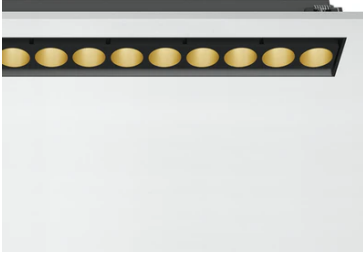

Light Shadow Adjustable No Trim Dali Version 12 Spots Optic Wide Flood

03.7377.14ADA - Black/Gold

Recessed integrated luminaire with 12 LED lighting spots. Remote power supply included (220-240V).

Main specifications

Number of heads	1	Net lumen (lm)	2597
Lamp category	LED	Mountings	Ceiling recessed
Power (W)	32.4W	Environment	Indoor dry location
CCT (K)	2700K		
CRI	90		

Optical

Lighting type	Direct
LED type	Power LED
Light distribution	Symmetric
Optical type	Wide flood
Beam angle (°)	46
Beam angle C90-270 (°)	46

Beam Angle:	46°		
	h(m)	E(lx)	D(m)
	1	4784	0.84
	2	1196	1.69
	3	532	2.53
	4	299	3.38
	5	191	4.22

Luminous flux luminaire
2597 lm (EXTREME CUT OFF)

Electrical

Frequency (Hz)	50/60	Emergency	Without
Voltage (V)	220.00	Insulation class	II
Dimmable	Yes		
Driver	Remote included		
Driver type	Dimmable DALI		
	1		

Physical

Color	Black/Gold	Length (mm)	429
Orientation	Adjustable		
Recessed depth (mm)	75		
Weight (kg)	0.66		
Tilt (°)	30		

Note

It requires a pre-installation frame, to be ordered separately.

Light Shadow Adjustable No Trim Dali Version 12 Spots Optic Wide Flood