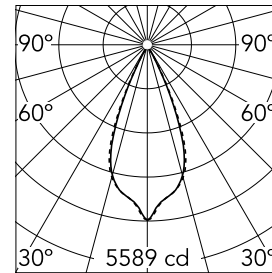

Light Shadow Adjustable No Trim Dali Version 12 Spots Optic Wide Flood

03.7376.40ADA - White/Chrome

Recessed integrated luminaire with 12 LED lighting spots. Remote power supply included (220-240V).

Main specifications

Number of heads	1	Net lumen (lm)	2681
Lamp category	LED	Mountings	Ceiling recessed
Power (W)	32.4W	Environment	Indoor
CCT (K)	2700K		
CRI	90		

Optical

Lighting type	Direct
LED type	Power LED
Light distribution	Symmetric
Optical type	Wide flood
Beam angle (°)	44
Beam angle C90-270 (°)	44

Physical

Color	White/Chrome	Length (mm)	429
Orientation	Adjustable		
Recessed depth (mm)	75		
Weight (kg)	0.66		
Tilt (°)	30		

Note

It requires a pre-installation frame, to be ordered separately.

Light Shadow Adjustable No Trim Dali Version 12 Spots Optic Wide Flood