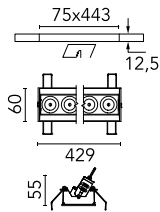

Number of heads	1	Net lumen (lm)	2681
Lamp category	LED	Mountings	Ceiling recessed
Power (W)	32.4W	Environment	Indoor
CCT (K)	2700K		
CRI	90		

Optical

Lighting type	Direct
LED type	Power LED
Light distribution	Symmetric
Optical type	Wide flood
Beam angle (°)	44
Beam angle C90-270 (°)	44

Beam Angle:	44°		
	h(m)	E(lx)	D(m)
	1	5589	0.80
	2	1397	1.60
	3	621	2.40
	4	349	3.19
	5	224	3.99

Luminous flux luminaire
2681 lm (EXTREME CUT OFF)

Electrical

Frequency (Hz)	50/60	Emergency	Without
Voltage (V)	220.00	Insulation class	II
Dimmable	Yes		
Driver	Remote		
Driver type	Electronic dimmable push, Electronic dimmable DALI		

Physical

Color	White/Chrome	Length (mm)	429
Orientation	Adjustable		
Recessed depth (mm)	75		
Weight (kg)	0.66		
Tilt (°)	30		

Note

It requires a pre-installation frame, to be ordered separately.

Light Shadow Adjustable No Trim Dali Version 12 Spots Optic Wide Flood