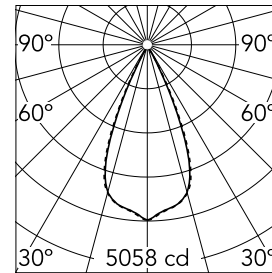

Number of heads	1	Net lumen (lm)	2666
Lamp category	LED	Mountings	Ceiling recessed
Power (W)	32.4W	Environment	Indoor dry location
CCT (K)	2700K		
CRI	90		

Optical

Lighting type	Direct
LED type	Power LED
Light distribution	Symmetric
Optical type	Wide flood
Beam angle (°)	46
Beam angle C90-270 (°)	46

Physical

Color	Black/Black	Length (mm)	429
Orientation	Adjustable		
Recessed depth (mm)	75		
Weight (kg)	0.66		
Tilt (°)	30		

Note

It requires a pre-installation frame, to be ordered separately.

Light Shadow Adjustable No Trim Dali Version 12 Spots Optic Wide Flood