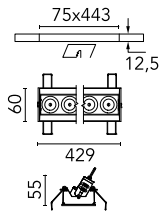

Light Shadow Adjustable No Trim Dali Version 12 Spots Optic Wide Flood

■ ■ 03.7375.14ADA - Black/Black

Recessed integrated luminaire with 12 LED lighting spots. Remote power supply included (220-240V).

Main specifications

Number of heads	1	Net lumen (lm)	2666
Lamp category	LED	Mountings	Ceiling recessed
Power (W)	32.4W	Environment	Indoor dry location
CCT (K)	2700K		
CRI	90		

Optical

Lighting type	Direct
LED type	Power LED
Light distribution	Symmetric
Optical type	Wide flood
Beam angle (°)	46
Beam angle C90-270 (°)	46

Physical

Color	Black/Black	Length (mm)	429
Orientation	Adjustable		
Recessed depth (mm)	75		
Weight (kg)	0.66		
Tilt (°)	30		

Note

It requires a pre-installation frame, to be ordered separately.

Light Shadow Adjustable No Trim Dali Version 12 Spots Optic Wide Flood