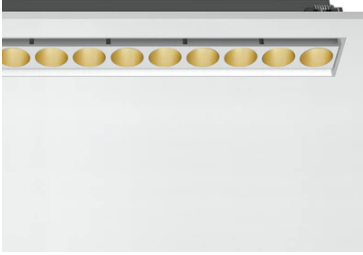

Light Shadow Adjustable No Trim Dali Version 12 Spots Optic Spot

03.8947.40ADA - White/Gold

Recessed integrated luminaire with 12 LED lighting spots. Remote power supply included (220-240V).

Main specifications

| | | | |
|------------------------|-------|-----------------------|---------------------|
| Number of heads | 1 | Net lumen (lm) | 2817 |
| Lamp category | LED | Mountings | Ceiling recessed |
| Power (W) | 32.4W | Environment | Indoor dry location |
| CCT (K) | 3000K | | |
| CRI | 90 | | |

Optical

| | |
|-------------------------------|-----------|
| Lighting type | Direct |
| LED type | Power LED |
| Light distribution | Symmetric |
| Optical type | Spot |
| Beam angle (°) | 10 |
| Beam angle C90-270 (°) | 10 |

Physical

| | | | |
|----------------------------|------------|--------------------|-----|
| Color | White/Gold | Length (mm) | 429 |
| Orientation | Adjustable | | |
| Recessed depth (mm) | 75 | | |
| Weight (kg) | 0.66 | | |
| Tilt (°) | 30 | | |