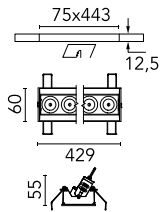

Optical

| | |
|-------------------------------|-----------|
| Lighting type | Direct |
| LED type | Power LED |
| Light distribution | Symmetric |
| Optical type | Spot |
| Beam angle (°) | 10 |
| Beam angle C90-270 (°) | 10 |

Beam Angle: 10°

| | h(m) | E(lx) | D(m) |
|---|-------|-------|------|
| 1 | 49848 | 0.18 | |
| 2 | 12462 | 0.36 | |
| 3 | 5539 | 0.55 | |
| 4 | 3116 | 0.73 | |
| 5 | 1994 | 0.91 | |

Luminous flux luminaire
2817 lm (EXTREME CUT OFF)

Physical

| | | | |
|----------------------------|------------|--------------------|-----|
| Color | White/Gold | Length (mm) | 429 |
| Orientation | Adjustable | | |
| Recessed depth (mm) | 75 | | |
| Weight (kg) | 0.66 | | |
| Tilt (°) | 30 | | |