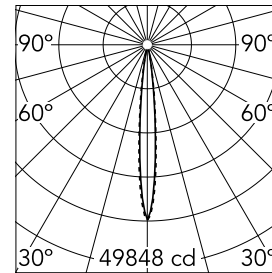

| | | | |
|------------------------|-------|-----------------------|---------------------|
| Number of heads | 1 | Net lumen (lm) | 2817 |
| Lamp category | LED | Mountings | Ceiling recessed |
| Power (W) | 32.4W | Environment | Indoor dry location |
| CCT (K) | 3000K | | |
| CRI | 90 | | |

Optical

| | |
|-------------------------------|-----------|
| Lighting type | Direct |
| LED type | Power LED |
| Light distribution | Symmetric |
| Optical type | Spot |
| Beam angle (°) | 10 |
| Beam angle C90-270 (°) | 10 |

Beam Angle: 10°

| | h(m) | E(lx) | D(m) |
|---|-------|-------|------|
| 1 | 49848 | 0.18 | |
| 2 | 12462 | 0.36 | |
| 3 | 5539 | 0.55 | |
| 4 | 3116 | 0.73 | |
| 5 | 1994 | 0.91 | |

Luminous flux luminaire
2817 lm (EXTREME CUT OFF)

Physical

| | | | |
|----------------------------|------------|--------------------|-----|
| Color | White/Gold | Length (mm) | 429 |
| Orientation | Adjustable | | |
| Recessed depth (mm) | 75 | | |
| Weight (kg) | 0.66 | | |
| Tilt (°) | 30 | | |