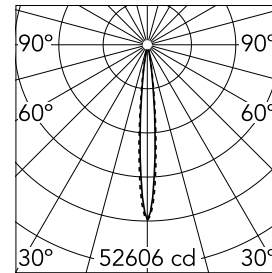

Number of heads	1	Net lumen (lm)	2876
Lamp category	LED	Mountings	Ceiling recessed
Power (W)	32.4W	Environment	Indoor
CCT (K)	3000K		
CRI	90		

Optical

Lighting type	Direct
LED type	Power LED
Light distribution	Symmetric
Optical type	Spot
Beam angle (°)	10
Beam angle C90-270 (°)	10

Physical

Color	Black/White	Length (mm)	429
Orientation	Adjustable		
Recessed depth (mm)	75		
Weight (kg)	0.66		
Tilt (°)	30		

Note

It requires a pre-installation frame, to be ordered separately.

Light Shadow Adjustable No Trim Dali Version 12 Spots Optic Spot