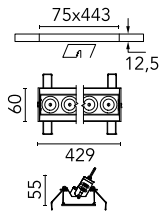

Number of heads	1	Net lumen (lm)	2876
Lamp category	LED	Mountings	Ceiling recessed
Power (W)	32.4W	Environment	Indoor
CCT (K)	3000K		
CRI	90		

Optical

Lighting type	Direct
LED type	Power LED
Light distribution	Symmetric
Optical type	Spot
Beam angle (°)	10
Beam angle C90-270 (°)	10

Beam Angle: 10°

h(m)	E(lx)	D(m)
1	52606	0.17
2	13152	0.35
3	5845	0.52
4	3288	0.70
5	2104	0.87

Luminous flux luminaire
2876 lm (EXTREME CUT OFF)

Electrical

Frequency (Hz)	50/60	Emergency	Without
Voltage (V)	220.00	Insulation class	II
Dimmable	Yes		
Driver	Remote		
Driver type	Electronic dimmable push, Electronic dimmable DALI		

Physical

Color	Black/White	Length (mm)	429
Orientation	Adjustable		
Recessed depth (mm)	75		
Weight (kg)	0.66		
Tilt (°)	30		

Note

It requires a pre-installation frame, to be ordered separately.

Light Shadow Adjustable No Trim Dali Version 12 Spots Optic Spot