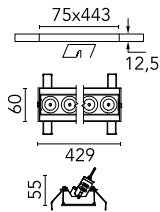

Number of heads	1	Net lumen (lm)	2668
Lamp category	LED	Mountings	Ceiling recessed
Power (W)	32.4W	Environment	Indoor dry location
CCT (K)	2700K		
CRI	90		

Optical

Lighting type	Direct
LED type	Power LED
Light distribution	Symmetric
Optical type	Spot
Beam angle (°)	10
Beam angle C90-270 (°)	10

Beam Angle: 10°

	h(m)	E(lx)	D(m)
1	47225	0.18	
2	11806	0.36	
3	5247	0.55	
4	2952	0.73	
5	1889	0.91	

Luminous flux luminaire
2668 lm (EXTREME CUT OFF)

Electrical

Frequency (Hz)	50/60	Emergency	Without
Voltage (V)	220.00	Insulation class	II
Dimmable	Yes		
Driver	Remote included		
Driver type	Dimmable DALI		
	1		

Physical

Color	White/Gold	Length (mm)	429
Orientation	Adjustable		
Recessed depth (mm)	75		
Weight (kg)	0.66		
Tilt (°)	30		

Note

It requires a pre-installation frame, to be ordered separately.

Light Shadow Adjustable No Trim Dali Version 12 Spots Optic Spot