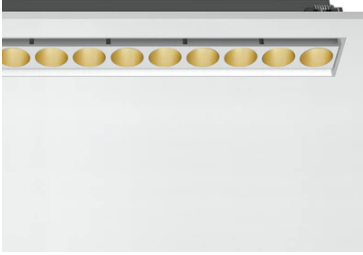

Light Shadow Adjustable No Trim Dali Version 12 Spots Optic Spot

03.8943.40ADA - White/Gold

Recessed integrated luminaire with 12 LED lighting spots. Remote power supply included (220-240V).

Main specifications

Number of heads	1	Net lumen (lm)	2668
Lamp category	LED	Mountings	Ceiling recessed
Power (W)	32.4W	Environment	Indoor dry location
CCT (K)	2700K		
CRI	90		

Optical

Lighting type	Direct
LED type	Power LED
Light distribution	Symmetric
Optical type	Spot
Beam angle (°)	10
Beam angle C90-270 (°)	10

Physical

Color	White/Gold	Length (mm)	429
Orientation	Adjustable		
Recessed depth (mm)	75		
Weight (kg)	0.66		
Tilt (°)	30		

Note

It requires a pre-installation frame, to be ordered separately.

Light Shadow Adjustable No Trim Dali Version 12 Spots Optic Spot