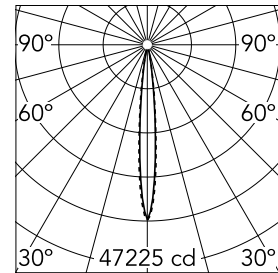

Number of heads	1	Net lumen (lm)	2668
Lamp category	LED	Mountings	Ceiling recessed
Power (W)	32.4W	Environment	Indoor dry location
CCT (K)	2700K		
CRI	90		

Optical

Lighting type	Direct
LED type	Power LED
Light distribution	Symmetric
Optical type	Spot
Beam angle (°)	10
Beam angle C90-270 (°)	10

Physical

Color	White/Gold	Length (mm)	429
Orientation	Adjustable		
Recessed depth (mm)	75		
Weight (kg)	0.66		
Tilt (°)	30		

Note

It requires a pre-installation frame, to be ordered separately.

Light Shadow Adjustable No Trim Dali Version 12 Spots Optic Spot