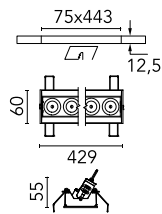

| | | | |
|------------------------|-------|-----------------------|---------------------|
| Number of heads | 1 | Net lumen (lm) | 2736 |
| Lamp category | LED | Mountings | Ceiling recessed |
| Power (W) | 32.4W | Environment | Indoor dry location |
| CCT (K) | 2700K | | |
| CRI | 90 | | |

Optical

| | |
|-------------------------------|-----------|
| Lighting type | Direct |
| LED type | Power LED |
| Light distribution | Symmetric |
| Optical type | Spot |
| Beam angle (°) | 10 |
| Beam angle C90-270 (°) | 10 |

| | |
|--------------------|-----------------|
| Beam Angle: | 10° |
| | h(m) E(lx) D(m) |
| 1 | 48193 0.18 |
| 2 | 12048 0.36 |
| 3 | 5355 0.55 |
| 4 | 3012 0.73 |
| 5 | 1928 0.91 |

Luminous flux luminaire
2736 lm (EXTREME CUT OFF)

Physical

| | | | |
|----------------------------|--------------|--------------------|-----|
| Color | White/Chrome | Length (mm) | 429 |
| Orientation | Adjustable | | |
| Recessed depth (mm) | 75 | | |
| Weight (kg) | 0.66 | | |
| Tilt (°) | 30 | | |