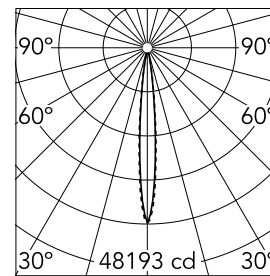

Optical

| | |
|-------------------------------|-----------|
| Lighting type | Direct |
| LED type | Power LED |
| Light distribution | Symmetric |
| Optical type | Spot |
| Beam angle (°) | 10 |
| Beam angle C90-270 (°) | 10 |

| | |
|--------------------|-----------------|
| Beam Angle: | 10° |
| | h(m) E(lx) D(m) |
| 1 | 48193 0.18 |
| 2 | 12048 0.36 |
| 3 | 5355 0.55 |
| 4 | 3012 0.73 |
| 5 | 1928 0.91 |

Luminous flux luminaire
2736 lm (EXTREME CUT OFF)

Physical

| | | | |
|----------------------------|--------------|--------------------|-----|
| Color | White/Chrome | Length (mm) | 429 |
| Orientation | Adjustable | | |
| Recessed depth (mm) | 75 | | |
| Weight (kg) | 0.66 | | |
| Tilt (°) | 30 | | |