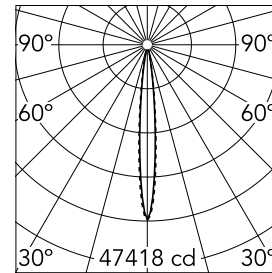

Number of heads	1	Net lumen (lm)	2627
Lamp category	LED	Mountings	Ceiling recessed
Power (W)	32.4W	Environment	Indoor
CCT (K)	2700K		
CRI	90		

Optical

Lighting type	Direct
LED type	Power LED
Light distribution	Symmetric
Optical type	Spot
Beam angle (°)	10
Beam angle C90-270 (°)	10

Physical

Color	Black/Black	Length (mm)	429
Orientation	Adjustable		
Recessed depth (mm)	75		
Weight (kg)	0.66		
Tilt (°)	30		

Note

It requires a pre-installation frame, to be ordered separately.

Light Shadow Adjustable No Trim Dali Version 12 Spots Optic Spot