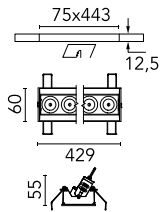

Number of heads	1	Net lumen (lm)	2627
Lamp category	LED	Mountings	Ceiling recessed
Power (W)	32.4W	Environment	Indoor
CCT (K)	2700K		
CRI	90		

Optical

Lighting type	Direct
LED type	Power LED
Light distribution	Symmetric
Optical type	Spot
Beam angle (°)	10
Beam angle C90-270 (°)	10

Beam Angle: 10°

h(m)	E(lx)	D(m)
1	47418	0.18
2	11854	0.36
3	5269	0.54
4	2964	0.72
5	1897	0.90

Luminous flux luminaire
2627 lm (EXTREME CUT OFF)

Electrical

Frequency (Hz)	50/60	Emergency	Without
Voltage (V)	220.00	Insulation class	II
Dimmable	Yes		
Driver	Remote		
Driver type	Electronic dimmable push, Electronic dimmable DALI		

Physical

Color	Black/Black	Length (mm)	429
Orientation	Adjustable		
Recessed depth (mm)	75		
Weight (kg)	0.66		
Tilt (°)	30		

Note

It requires a pre-installation frame, to be ordered separately.

Light Shadow Adjustable No Trim Dali Version 12 Spots Optic Spot