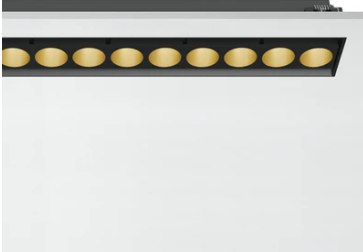

Light Shadow Adjustable No Trim Dali Version 12 Spots Optic Medium

03.9473.14ADA - Black/Gold

Recessed integrated luminaire with 12 LED lighting spots. Remote power supply included (220-240V).

Main specifications

Number of heads	1	Net lumen (lm)	2827
Lamp category	LED	Mountings	Ceiling recessed
Power (W)	32.4W	Environment	Indoor dry location
CCT (K)	3000K		
CRI	90		

Optical

Lighting type	Direct
LED type	Power LED
Light distribution	Symmetric
Optical type	Medium
Beam angle (°)	22
Beam angle C90-270 (°)	22

Beam Angle: 22°

	h(m)	E(lx)	D(m)
1	18897	0.39	
2	4724	0.78	
3	2100	1.17	
4	1181	1.56	
5	756	1.95	

Luminous flux luminaire
2827 lm (EXTREME CUT OFF)

Electrical

Frequency (Hz)	50/60	Emergency	Without
Voltage (V)	220.00	Insulation class	II
Dimmable	Yes		
Driver	Remote included		
Driver type	Dimmable DALI		
	1		

Physical

Color	Black/Gold	Length (mm)	429
Orientation	Adjustable		
Recessed depth (mm)	75		
Weight (kg)	0.66		
Tilt (°)	30		

Note

It requires a pre-installation frame, to be ordered separately.

Light Shadow Adjustable No Trim Dali Version 12 Spots Optic Medium