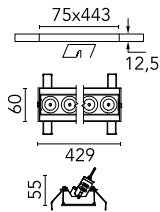

Number of heads	1	Net lumen (lm)	2827
Lamp category	LED	Mountings	Ceiling recessed
Power (W)	32.4W	Environment	Indoor dry location
CCT (K)	3000K		
CRI	90		

Optical

Lighting type	Direct
LED type	Power LED
Light distribution	Symmetric
Optical type	Medium
Beam angle (°)	22
Beam angle C90-270 (°)	22

Beam Angle: 22°

	h(m)	E(lx)	D(m)
1	18897	0.39	
2	4724	0.78	
3	2100	1.17	
4	1181	1.56	
5	756	1.95	

Luminous flux luminaire
2827 lm (EXTREME CUT OFF)

Electrical

Frequency (Hz)	50/60	Emergency	Without
Voltage (V)	220.00	Insulation class	II
Dimmable	Yes		
Driver	Remote included		
Driver type	Dimmable DALI		
	1		

Physical

Color	Black/Gold	Length (mm)	429
Orientation	Adjustable		
Recessed depth (mm)	75		
Weight (kg)	0.66		
Tilt (°)	30		

Note

It requires a pre-installation frame, to be ordered separately.

Light Shadow Adjustable No Trim Dali Version 12 Spots Optic Medium