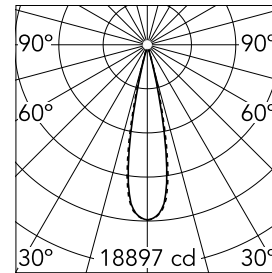

Number of heads	1	Net lumen (lm)	2827
Lamp category	LED	Mountings	Ceiling recessed
Power (W)	32.4W	Environment	Indoor dry location
CCT (K)	3000K		
CRI	90		

Optical

Lighting type	Direct
LED type	Power LED
Light distribution	Symmetric
Optical type	Medium
Beam angle (°)	22
Beam angle C90-270 (°)	22

Physical

Color	Black/Gold	Length (mm)	429
Orientation	Adjustable		
Recessed depth (mm)	75		
Weight (kg)	0.66		
Tilt (°)	30		

Note

It requires a pre-installation frame, to be ordered separately.

Light Shadow Adjustable No Trim Dali Version 12 Spots Optic Medium