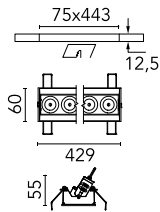

### Main specifications

<b>Number of heads</b>	1	<b>Net lumen (lm)</b>	2878
<b>Lamp category</b>	LED	<b>Mountings</b>	Ceiling recessed
<b>Power (W)</b>	32.4W	<b>Environment</b>	Indoor
<b>CCT (K)</b>	3000K		
<b>CRI</b>	90		

	h(m)	E(lx)	D(m)
1	19367	0.39	
2	4842	0.77	
3	2152	1.16	
4	1210	1.55	
5	775	1.94	

Luminous flux luminaire  
2878 lm (EXTREME CUT OFF)

### Physical

<b>Color</b>	Black/Chrome	<b>Length (mm)</b>	429
<b>Orientation</b>	Adjustable		
<b>Recessed depth (mm)</b>	75		
<b>Weight (kg)</b>	0.66		
<b>Tilt (°)</b>	30		