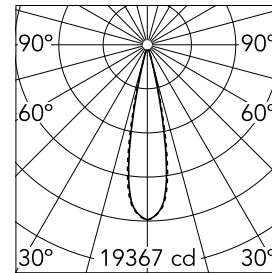

### Main specifications

<b>Number of heads</b>	1	<b>Net lumen (lm)</b>	2878
<b>Lamp category</b>	LED	<b>Mountings</b>	Ceiling recessed
<b>Power (W)</b>	32.4W	<b>Environment</b>	Indoor
<b>CCT (K)</b>	3000K		
<b>CRI</b>	90		

### Optical

<b>Lighting type</b>	Direct
<b>LED type</b>	Power LED
<b>Light distribution</b>	Symmetric
<b>Optical type</b>	Medium
<b>Beam angle (°)</b>	22
<b>Beam angle C90-270 (°)</b>	22

Beam Angle: 22°

	h(m)	E(lx)	D(m)
1	19367	0.39	
2	4842	0.77	
3	2152	1.16	
4	1210	1.55	
5	775	1.94	

Luminous flux luminaire  
2878 lm (EXTREME CUT OFF)

### Physical

<b>Color</b>	Black/Chrome	<b>Length (mm)</b>	429
<b>Orientation</b>	Adjustable		
<b>Recessed depth (mm)</b>	75		
<b>Weight (kg)</b>	0.66		
<b>Tilt (°)</b>	30		