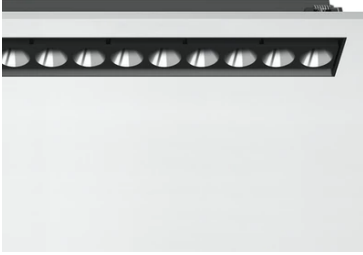

## Light Shadow Adjustable No Trim Dali Version 12 Spots Optic Medium

03.9472.14ADA - Black/Chrome

Recessed integrated luminaire with 12 LED lighting spots. Remote power supply included (220-240V).

### Main specifications

<b>Number of heads</b>	1	<b>Net lumen (lm)</b>	2878
<b>Lamp category</b>	LED	<b>Mountings</b>	Ceiling recessed
<b>Power (W)</b>	32.4W	<b>Environment</b>	Indoor
<b>CCT (K)</b>	3000K		
<b>CRI</b>	90		

### Optical

<b>Lighting type</b>	Direct
<b>LED type</b>	Power LED
<b>Light distribution</b>	Symmetric
<b>Optical type</b>	Medium
<b>Beam angle (°)</b>	22
<b>Beam angle C90-270 (°)</b>	22

Beam Angle: 22°

### Physical

<b>Color</b>	Black/Chrome	<b>Length (mm)</b>	429
<b>Orientation</b>	Adjustable		
<b>Recessed depth (mm)</b>	75		
<b>Weight (kg)</b>	0.66		
<b>Tilt (°)</b>	30		