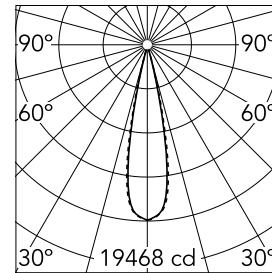

Number of heads	1	Net lumen (lm)	2847
Lamp category	LED	Mountings	Ceiling recessed
Power (W)	32.4W	Environment	Indoor dry location
CCT (K)	3000K		
CRI	90		

Optical

Lighting type	Direct
LED type	Power LED
Light distribution	Symmetric
Optical type	Medium
Beam angle (°)	22
Beam angle C90-270 (°)	22

Physical

Color	White/Black	Length (mm)	429
Orientation	Adjustable		
Recessed depth (mm)	75		
Weight (kg)	0.66		
Tilt (°)	30		

Note

It requires a pre-installation frame, to be ordered separately.

Light Shadow Adjustable No Trim Dali Version 12 Spots Optic Medium