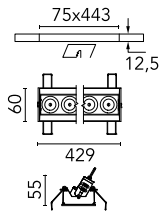

Number of heads	1	Net lumen (lm)	2847
Lamp category	LED	Mountings	Ceiling recessed
Power (W)	32.4W	Environment	Indoor dry location
CCT (K)	3000K		
CRI	90		

Optical

Lighting type	Direct
LED type	Power LED
Light distribution	Symmetric
Optical type	Medium
Beam angle (°)	22
Beam angle C90-270 (°)	22

Beam Angle:	22°		
	h(m)	E(lx)	D(m)
1	19468	0.39	
2	4867	0.78	
3	2163	1.17	
4	1217	1.56	
5	779	1.95	

Luminous flux luminaire
2847 lm (EXTREME CUT OFF)

Electrical

Frequency (Hz)	50/60	Emergency	Without
Voltage (V)	220.00	Insulation class	II
Dimmable	Yes		
Driver	Remote included		
Driver type	Dimmable DALI		
	1		

Physical

Color	White/Black	Length (mm)	429
Orientation	Adjustable		
Recessed depth (mm)	75		
Weight (kg)	0.66		
Tilt (°)	30		

Note

It requires a pre-installation frame, to be ordered separately.

Light Shadow Adjustable No Trim Dali Version 12 Spots Optic Medium