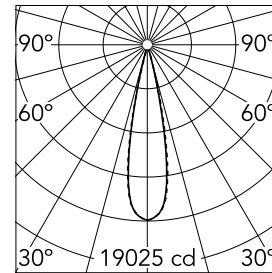

Light Shadow Adjustable No Trim Dali Version 12 Spots Optic Medium

03.9470.40ADA - White/White

Recessed integrated luminaire with 12 LED lighting spots. Remote power supply included (220-240V).

Main specifications

Number of heads	1	Net lumen (lm)	2846
Lamp category	LED	Mountings	Ceiling recessed
Power (W)	32.4W	Environment	Indoor
CCT (K)	3000K		
CRI	90		

Optical

Lighting type	Direct
LED type	Power LED
Light distribution	Symmetric
Optical type	Medium
Beam angle (°)	22
Beam angle C90-270 (°)	22

Physical

Color	White/White	Length (mm)	429
Orientation	Adjustable		
Recessed depth (mm)	75		
Weight (kg)	0.66		
Tilt (°)	30		

Note

It requires a pre-installation frame, to be ordered separately.

Light Shadow Adjustable No Trim Dali Version 12 Spots Optic Medium