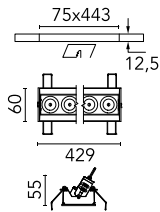

Number of heads	1	Net lumen (lm)	2846
Lamp category	LED	Mountings	Ceiling recessed
Power (W)	32.4W	Environment	Indoor
CCT (K)	3000K		
CRI	90		

Optical

Lighting type	Direct
LED type	Power LED
Light distribution	Symmetric
Optical type	Medium
Beam angle (°)	22
Beam angle C90-270 (°)	22

Beam Angle:	22°		
	h(m)	E(lx)	D(m)
1	19025	0.39	
2	4756	0.78	
3	2114	1.17	
4	1189	1.56	
5	761	1.95	

Luminous flux luminaire
2846 lm (EXTREME CUT OFF)

Electrical

Frequency (Hz)	50/60	Emergency	Without
Voltage (V)	220.00	Insulation class	II
Dimmable	Yes		
Driver	Remote		
Driver type	Electronic dimmable push, Electronic dimmable DALI		

Physical

Color	White/White	Length (mm)	429
Orientation	Adjustable		
Recessed depth (mm)	75		
Weight (kg)	0.66		
Tilt (°)	30		

Note

It requires a pre-installation frame, to be ordered separately.

Light Shadow Adjustable No Trim Dali Version 12 Spots Optic Medium