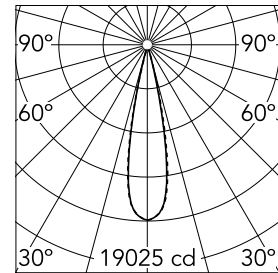

### Main specifications

<b>Number of heads</b>	1	<b>Net lumen (lm)</b>	2846
<b>Lamp category</b>	LED	<b>Mountings</b>	Ceiling recessed
<b>Power (W)</b>	32.4W	<b>Environment</b>	Indoor dry location
<b>CCT (K)</b>	3000K		
<b>CRI</b>	90		

### Optical

<b>Lighting type</b>	Direct
<b>LED type</b>	Power LED
<b>Light distribution</b>	Symmetric
<b>Optical type</b>	Medium
<b>Beam angle (°)</b>	22
<b>Beam angle C90-270 (°)</b>	22

<b>Beam Angle:</b>	22°		
	<b>h(m)</b>	<b>E(lx)</b>	<b>D(m)</b>
1	19025	0.39	
2	4756	0.78	
3	2114	1.17	
4	1189	1.56	
5	761	1.95	

Luminous flux luminaire  
2846 lm (EXTREME CUT OFF)

### Physical

<b>Color</b>	Black/White	<b>Length (mm)</b>	429
<b>Orientation</b>	Adjustable		
<b>Recessed depth (mm)</b>	75		
<b>Weight (kg)</b>	0.66		
<b>Tilt (°)</b>	30		