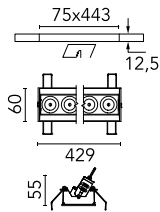

Light Shadow Adjustable No Trim Dali Version 12 Spots Optic Medium

03.9470.14ADA - Black/White

Recessed integrated luminaire with 12 LED lighting spots. Remote power supply included (220-240V).

Main specifications

Number of heads	1	Net lumen (lm)	2846
Lamp category	LED	Mountings	Ceiling recessed
Power (W)	32.4W	Environment	Indoor dry location
CCT (K)	3000K		
CRI	90		

Optical

Lighting type	Direct
LED type	Power LED
Light distribution	Symmetric
Optical type	Medium
Beam angle (°)	22
Beam angle C90-270 (°)	22

Beam Angle:	22°		
	h(m)	E(lx)	D(m)
1	19025	0.39	
2	4756	0.78	
3	2114	1.17	
4	1189	1.56	
5	761	1.95	

Luminous flux luminaire
2846 lm (EXTREME CUT OFF)

Electrical

Frequency (Hz)	50/60	Emergency	Without
Voltage (V)	220.00	Insulation class	II
Dimmable	Yes		
Driver	Remote included		
Driver type	Dimmable DALI		
	1		

Physical

Color	Black/White	Length (mm)	429
Orientation	Adjustable		
Recessed depth (mm)	75		
Weight (kg)	0.66		
Tilt (°)	30		

Note

It requires a pre-installation frame, to be ordered separately.