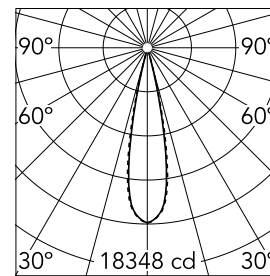

Number of heads	1	Net lumen (lm)	2727
Lamp category	LED	Mountings	Ceiling recessed
Power (W)	32.4W	Environment	Indoor dry location
CCT (K)	2700K		
CRI	90		

Optical

Lighting type	Direct
LED type	Power LED
Light distribution	Symmetric
Optical type	Medium
Beam angle (°)	22
Beam angle C90-270 (°)	22

Physical

Color	White/Chrome	Length (mm)	429
Orientation	Adjustable		
Recessed depth (mm)	75		
Weight (kg)	0.66		
Tilt (°)	30		

Note

It requires a pre-installation frame, to be ordered separately.

Light Shadow Adjustable No Trim Dali Version 12 Spots Optic Medium