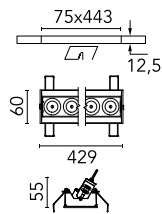

Number of heads	1	Net lumen (lm)	2727
Lamp category	LED	Mountings	Ceiling recessed
Power (W)	32.4W	Environment	Indoor dry location
CCT (K)	2700K		
CRI	90		

Optical

Lighting type	Direct
LED type	Power LED
Light distribution	Symmetric
Optical type	Medium
Beam angle (°)	22
Beam angle C90-270 (°)	22

Beam Angle:	22°		
	h(m)	E(lx)	D(m)
1	18348	0.39	
2	4587	0.77	
3	2039	1.16	
4	1147	1.55	
5	734	1.94	

Luminous flux luminaire
2727 lm (EXTREME CUT OFF)

Electrical

Frequency (Hz)	50/60	Emergency	Without
Voltage (V)	220.00	Insulation class	II
Dimmable	Yes		
Driver	Remote included		
Driver type	Dimmable DALI		
	1		

Physical

Color	White/Chrome	Length (mm)	429
Orientation	Adjustable		
Recessed depth (mm)	75		
Weight (kg)	0.66		
Tilt (°)	30		

Note

It requires a pre-installation frame, to be ordered separately.

Light Shadow Adjustable No Trim Dali Version 12 Spots Optic Medium