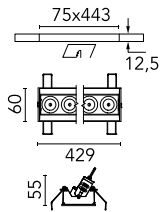

Number of heads	1	Net lumen (lm)	2698
Lamp category	LED	Mountings	Ceiling recessed
Power (W)	32.4W	Environment	Indoor
CCT (K)	2700K		
CRI	90		

Optical

Lighting type	Direct
LED type	Power LED
Light distribution	Symmetric
Optical type	Medium
Beam angle (°)	22
Beam angle C90-270 (°)	22

Beam Angle: 22°

h(m)	E(lx)	D(m)
1	18443	0.39
2	4611	0.78
3	2049	1.17
4	1153	1.56
5	738	1.95

Luminous flux luminaire
2698 lm (EXTREME CUT OFF)

Electrical

Frequency (Hz)	50/60	Emergency	Without
Voltage (V)	220.00	Insulation class	II
Dimmable	Yes		
Driver	Remote		
Driver type	Electronic dimmable push, Electronic dimmable DALI		

Physical

Color	White/Black	Length (mm)	429
Orientation	Adjustable		
Recessed depth (mm)	75		
Weight (kg)	0.66		
Tilt (°)	30		

Note

It requires a pre-installation frame, to be ordered separately.

Light Shadow Adjustable No Trim Dali Version 12 Spots Optic Medium