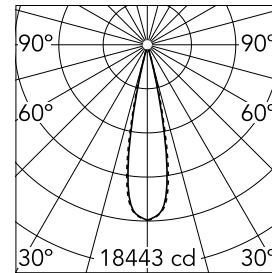

Number of heads	1	Net lumen (lm)	2698
Lamp category	LED	Mountings	Ceiling recessed
Power (W)	32.4W	Environment	Indoor
CCT (K)	2700K		
CRI	90		

Optical

Lighting type	Direct
LED type	Power LED
Light distribution	Symmetric
Optical type	Medium
Beam angle (°)	22
Beam angle C90-270 (°)	22

Physical

Color	White/Black	Length (mm)	429
Orientation	Adjustable		
Recessed depth (mm)	75		
Weight (kg)	0.66		
Tilt (°)	30		

Note

It requires a pre-installation frame, to be ordered separately.

Light Shadow Adjustable No Trim Dali Version 12 Spots Optic Medium