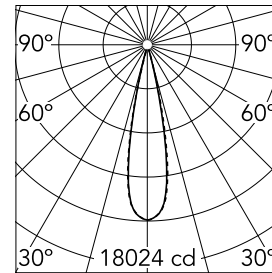

Light Shadow Adjustable No Trim Dali Version 12 Spots Optic Medium

03.9460.40ADA - White/White

Recessed integrated luminaire with 12 LED lighting spots. Remote power supply included (220-240V).

Main specifications

Number of heads	1	Net lumen (lm)	2696
Lamp category	LED	Mountings	Ceiling recessed
Power (W)	32.4W	Environment	Indoor
CCT (K)	2700K		
CRI	90		

Optical

Lighting type	Direct
LED type	Power LED
Light distribution	Symmetric
Optical type	Medium
Beam angle (°)	22
Beam angle C90-270 (°)	22

Physical

Color	White/White	Length (mm)	429
Orientation	Adjustable		
Recessed depth (mm)	75		
Weight (kg)	0.66		
Tilt (°)	30		

Note

It requires a pre-installation frame, to be ordered separately.

Light Shadow Adjustable No Trim Dali Version 12 Spots Optic Medium