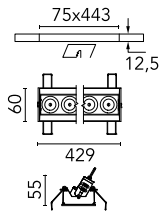

Number of heads	1	Net lumen (lm)	2696
Lamp category	LED	Mountings	Ceiling recessed
Power (W)	32.4W	Environment	Indoor
CCT (K)	2700K		
CRI	90		

Optical

Lighting type	Direct
LED type	Power LED
Light distribution	Symmetric
Optical type	Medium
Beam angle (°)	22
Beam angle C90-270 (°)	22

Beam Angle:	22°		
	h(m)	E(lx)	D(m)
1	18024	0.39	
2	4506	0.78	
3	2003	1.17	
4	1126	1.56	
5	721	1.95	

Luminous flux luminaire
2696 lm (EXTREME CUT OFF)

Electrical

Frequency (Hz)	50/60	Emergency	Without
Voltage (V)	220.00	Insulation class	II
Dimmable	Yes		
Driver	Remote		
Driver type	Electronic dimmable push, Electronic dimmable DALI		

Physical

Color	White/White	Length (mm)	429
Orientation	Adjustable		
Recessed depth (mm)	75		
Weight (kg)	0.66		
Tilt (°)	30		

Note

It requires a pre-installation frame, to be ordered separately.

Light Shadow Adjustable No Trim Dali Version 12 Spots Optic Medium