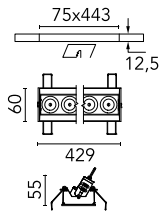

Number of heads	1	Net lumen (lm)	2755
Lamp category	LED	Mountings	Ceiling recessed
Power (W)	32.4W	Environment	Indoor dry location
CCT (K)	3000K		
CRI	90		

Optical

Lighting type	Direct
LED type	Power LED
Light distribution	Symmetric
Optical type	Flood
Beam angle (°)	33
Beam angle C90-270 (°)	33

Beam Angle:	33°		
	h(m)	E(lx)	D(m)
	1	8613	0.60
	2	2153	1.19
	3	957	1.79
	4	538	2.39
	5	345	2.99

Luminous flux luminaire
2755 lm (EXTREME CUT OFF)

Electrical

Frequency (Hz)	50/60	Emergency	Without
Voltage (V)	220.00	Insulation class	II
Dimmable	Yes		
Driver	Remote included		
Driver type	Dimmable DALI		
	1		

Physical

Color	White/Black	Length (mm)	429
Orientation	Adjustable		
Recessed depth (mm)	75		
Weight (kg)	0.66		
Tilt (°)	30		

Note

It requires a pre-installation frame, to be ordered separately.

Light Shadow Adjustable No Trim Dali Version 12 Spots Optic Flood