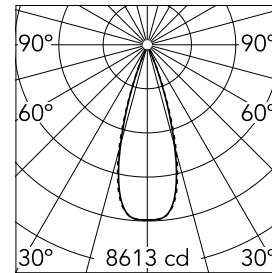

Number of heads	1	Net lumen (lm)	2755
Lamp category	LED	Mountings	Ceiling recessed
Power (W)	32.4W	Environment	Indoor dry location
CCT (K)	3000K		
CRI	90		

Optical

Lighting type	Direct
LED type	Power LED
Light distribution	Symmetric
Optical type	Flood
Beam angle (°)	33
Beam angle C90-270 (°)	33

Physical

Color	White/Black	Length (mm)	429
Orientation	Adjustable		
Recessed depth (mm)	75		
Weight (kg)	0.66		
Tilt (°)	30		

Note

It requires a pre-installation frame, to be ordered separately.

Light Shadow Adjustable No Trim Dali Version 12 Spots Optic Flood