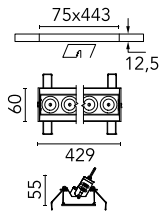

Number of heads	1	Net lumen (lm)	2610
Lamp category	LED	Mountings	Ceiling recessed
Power (W)	32.4W	Environment	Indoor dry location
CCT (K)	2700K		
CRI	90		

Optical

Lighting type	Direct
LED type	Power LED
Light distribution	Symmetric
Optical type	Flood
Beam angle (°)	33
Beam angle C90-270 (°)	33

Beam Angle: 33°

h(m)	E(lx)	D(m)
1	8160	0.60
2	2040	1.19
3	907	1.79
4	510	2.39
5	326	2.99

Luminous flux luminaire
2610 lm (EXTREME CUT OFF)

Electrical

Frequency (Hz)	50/60	Emergency	Without
Voltage (V)	220.00	Insulation class	II
Dimmable	Yes		
Driver	Remote included		
Driver type	Dimmable DALI		
	1		

Physical

Color	White/Black	Length (mm)	429
Orientation	Adjustable		
Recessed depth (mm)	75		
Weight (kg)	0.66		
Tilt (°)	30		

Note

It requires a pre-installation frame, to be ordered separately.

Light Shadow Adjustable No Trim Dali Version 12 Spots Optic Flood