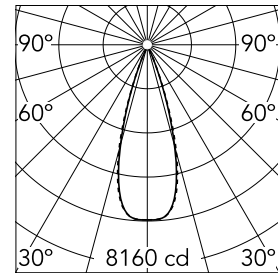

Number of heads	1	Net lumen (lm)	2610
Lamp category	LED	Mountings	Ceiling recessed
Power (W)	32.4W	Environment	Indoor dry location
CCT (K)	2700K		
CRI	90		

Optical

Lighting type	Direct
LED type	Power LED
Light distribution	Symmetric
Optical type	Flood
Beam angle (°)	33
Beam angle C90-270 (°)	33

Physical

Color	White/Black	Length (mm)	429
Orientation	Adjustable		
Recessed depth (mm)	75		
Weight (kg)	0.66		
Tilt (°)	30		

Note

It requires a pre-installation frame, to be ordered separately.

Light Shadow Adjustable No Trim Dali Version 12 Spots Optic Flood