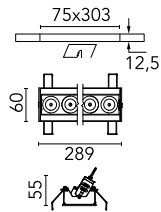

Light Shadow Adjustable No Trim 8 Spots Optic Wide Flood

03.7373.40A - White/Gold

Recessed integrated luminaire with 8 LED lighting spots. Remote power supply included (220-240V).

Main specifications

Number of heads	1	Net lumen (lm)	1809
Lamp category	LED	Mountings	Ceiling recessed
Power (W)	21.6W	Environment	Indoor dry location
CCT (K)	3000K		
CRI	90		

Optical

Lighting type	Direct
LED type	Power LED
Light distribution	Symmetric
Optical type	Wide flood
Beam angle (°)	46
Beam angle C90-270 (°)	46

Beam Angle:	46°		
h(m)	E(lx)	D(m)	
1	3333	0.84	
2	833	1.69	
3	370	2.53	
4	208	3.38	
5	133	4.22	

Luminous flux luminaire
1809 lm (EXTREME CUT OFF)

Electrical

Frequency (Hz)	50/60	Insulation class	II
Voltage (V)	220.00		
Dimmable	No		
Driver	Remote included		
Emergency	Without		

Physical

Color	White/Gold	Length (mm)	289
Orientation	Adjustable		
Recessed depth (mm)	75		
Weight (kg)	0.50		
Tilt (°)	30		

Note

It requires a pre-installation frame, to be ordered separately.

Light Shadow Adjustable No Trim 8 Spots Optic Wide Flood

Accessory for mounting of No Trim
continuous line.
08.0059.90

Pre-installation Frame
08.0517.00