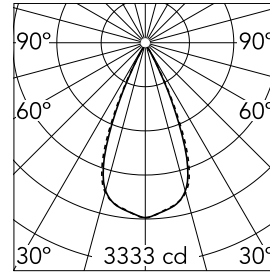

Light Shadow Adjustable No Trim 8 Spots Optic Wide Flood

03.7373.40A - White/Gold

Recessed integrated luminaire with 8 LED lighting spots. Remote power supply included (220-240V).

Main specifications

Number of heads	1	Net lumen (lm)	1809
Lamp category	LED	Mountings	Ceiling recessed
Power (W)	21.6W	Environment	Indoor dry location
CCT (K)	3000K		
CRI	90		

Optical

Lighting type	Direct
LED type	Power LED
Light distribution	Symmetric
Optical type	Wide flood
Beam angle (°)	46
Beam angle C90-270 (°)	46

Beam Angle:	46°		
h(m)	E(lx)	D(m)	
1	3333	0.84	
2	833	1.69	
3	370	2.53	
4	208	3.38	
5	133	4.22	

Luminous flux luminaire
1809 lm (EXTREME CUT OFF)

Electrical

Frequency (Hz)	50/60	Insulation class	II
Voltage (V)	220.00		
Dimmable	No		
Driver	Remote included		
Emergency	Without		

Physical

Color	White/Gold	Length (mm)	289
Orientation	Adjustable		
Recessed depth (mm)	75		
Weight (kg)	0.50		
Tilt (°)	30		