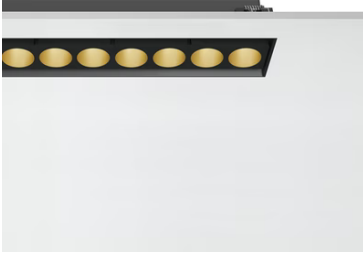

Light Shadow Adjustable No Trim 8 Spots Optic Wide Flood

03.7373.14A - Black/Gold

Recessed integrated luminaire with 8 LED lighting spots. Remote power supply included (220-240V).

Main specifications

| | | | |
|------------------------|-------|-----------------------|---------------------|
| Number of heads | 1 | Net lumen (lm) | 1809 |
| Lamp category | LED | Mountings | Ceiling recessed |
| Power (W) | 21.6W | Environment | Indoor dry location |
| CCT (K) | 3000K | | |
| CRI | 90 | | |

Optical

| | |
|-------------------------------|------------|
| Lighting type | Direct |
| LED type | Power LED |
| Light distribution | Symmetric |
| Optical type | Wide flood |
| Beam angle (°) | 46 |
| Beam angle C90-270 (°) | 46 |

Physical

| | | | |
|----------------------------|------------|--------------------|-----|
| Color | Black/Gold | Length (mm) | 289 |
| Orientation | Adjustable | | |
| Recessed depth (mm) | 75 | | |
| Weight (kg) | 0.50 | | |
| Tilt (°) | 30 | | |