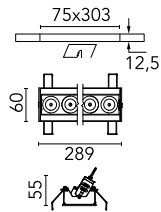

Light Shadow Adjustable No Trim 8 Spots Optic Wide Flood

03.7373.14A - Black/Gold

Recessed integrated luminaire with 8 LED lighting spots. Remote power supply included (220-240V).

Main specifications

| | | | |
|------------------------|-------|-----------------------|---------------------|
| Number of heads | 1 | Net lumen (lm) | 1809 |
| Lamp category | LED | Mountings | Ceiling recessed |
| Power (W) | 21.6W | Environment | Indoor dry location |
| CCT (K) | 3000K | | |
| CRI | 90 | | |

Optical

| | |
|-------------------------------|------------|
| Lighting type | Direct |
| LED type | Power LED |
| Light distribution | Symmetric |
| Optical type | Wide flood |
| Beam angle (°) | 46 |
| Beam angle C90-270 (°) | 46 |

| | | | |
|--------------------|--------------|-------------|--|
| Beam Angle: | 46° | | |
| h(m) | E(lx) | D(m) | |
| 1 | 3333 | 0.84 | |
| 2 | 833 | 1.69 | |
| 3 | 370 | 2.53 | |
| 4 | 208 | 3.38 | |
| 5 | 133 | 4.22 | |

Physical

| | | | |
|----------------------------|------------|--------------------|-----|
| Color | Black/Gold | Length (mm) | 289 |
| Orientation | Adjustable | | |
| Recessed depth (mm) | 75 | | |
| Weight (kg) | 0.50 | | |
| Tilt (°) | 30 | | |