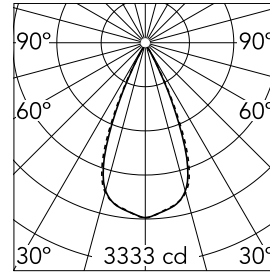

Light Shadow Adjustable No Trim 8 Spots Optic Wide Flood

03.7373.14A - Black/Gold

Recessed integrated luminaire with 8 LED lighting spots. Remote power supply included (220-240V).

Main specifications

| | | | |
|------------------------|-------|-----------------------|---------------------|
| Number of heads | 1 | Net lumen (lm) | 1809 |
| Lamp category | LED | Mountings | Ceiling recessed |
| Power (W) | 21.6W | Environment | Indoor dry location |
| CCT (K) | 3000K | | |
| CRI | 90 | | |

Optical

| | |
|-------------------------------|------------|
| Lighting type | Direct |
| LED type | Power LED |
| Light distribution | Symmetric |
| Optical type | Wide flood |
| Beam angle (°) | 46 |
| Beam angle C90-270 (°) | 46 |

| | | | |
|--------------------|--------------|-------------|--|
| Beam Angle: | 46° | | |
| h(m) | E(lx) | D(m) | |
| 1 | 3333 | 0.84 | |
| 2 | 833 | 1.69 | |
| 3 | 370 | 2.53 | |
| 4 | 208 | 3.38 | |
| 5 | 133 | 4.22 | |

Physical

| | | | |
|----------------------------|------------|--------------------|-----|
| Color | Black/Gold | Length (mm) | 289 |
| Orientation | Adjustable | | |
| Recessed depth (mm) | 75 | | |
| Weight (kg) | 0.50 | | |
| Tilt (°) | 30 | | |