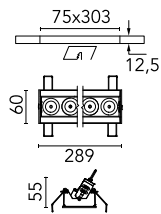

Light Shadow Adjustable No Trim 8 Spots Optic Wide Flood

03.7372.40A - White/Chrome

Recessed integrated luminaire with 8 LED lighting spots. Remote power supply included (220-240V).

Main specifications

Number of heads	1	Net lumen (lm)	1868
Lamp category	LED	Mountings	Ceiling recessed
Power (W)	21.6W	Environment	Indoor dry location
CCT (K)	3000K		
CRI	90		

Optical

Lighting type	Direct
LED type	Power LED
Light distribution	Symmetric
Optical type	Wide flood
Beam angle (°)	44
Beam angle C90-270 (°)	44

Beam Angle:	44°		
h(m)	E(lx)	D(m)	
1	3894	0.80	
2	973	1.60	
3	433	2.40	
4	243	3.19	
5	156	3.99	

Luminous flux luminaire
1868 lm (EXTREME CUT OFF)

Electrical

Frequency (Hz)	50/60	Insulation class	II
Voltage (V)	220.00		
Dimmable	No		
Driver	Remote included		
Emergency	Without		

Physical

Color	White/Chrome	Length (mm)	289
Orientation	Adjustable		
Recessed depth (mm)	75		
Weight (kg)	0.50		
Tilt (°)	30		

Note

It requires a pre-installation frame, to be ordered separately.

Light Shadow Adjustable No Trim 8 Spots Optic Wide Flood

Accessory for mounting of No Trim
continuous line.
08.0059.90

Pre-installation Frame
08.0517.00