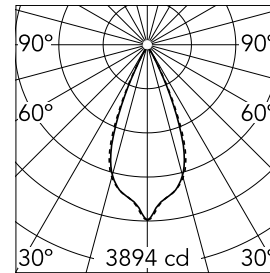

Light Shadow Adjustable No Trim 8 Spots Optic Wide Flood

03.7372.40A - White/Chrome

Recessed integrated luminaire with 8 LED lighting spots. Remote power supply included (220-240V).

Main specifications

Number of heads	1	Net lumen (lm)	1868
Lamp category	LED	Mountings	Ceiling recessed
Power (W)	21.6W	Environment	Indoor dry location
CCT (K)	3000K		
CRI	90		

Optical

Lighting type	Direct
LED type	Power LED
Light distribution	Symmetric
Optical type	Wide flood
Beam angle (°)	44
Beam angle C90-270 (°)	44

Beam Angle:	44°		
h(m)	E(lx)	D(m)	
1	3894	0.80	
2	973	1.60	
3	433	2.40	
4	243	3.19	
5	156	3.99	

Luminous flux luminaire
1868 lm (EXTREME CUT OFF)

Electrical

Frequency (Hz)	50/60	Insulation class	II
Voltage (V)	220.00		
Dimmable	No		
Driver	Remote included		
Emergency	Without		

Physical

Color	White/Chrome	Length (mm)	289
Orientation	Adjustable		
Recessed depth (mm)	75		
Weight (kg)	0.50		
Tilt (°)	30		