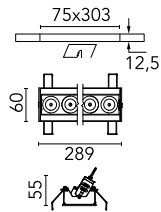

Light Shadow Adjustable No Trim 8 Spots Optic Wide Flood

03.7372.14A - Black/Chrome

Recessed integrated luminaire with 8 LED lighting spots. Remote power supply included (220-240V).

Main specifications

Number of heads	1	Net lumen (lm)	1868
Lamp category	LED	Mountings	Ceiling recessed
Power (W)	21.6W	Environment	Indoor dry location
CCT (K)	3000K		
CRI	90		

Optical

Lighting type	Direct
LED type	Power LED
Light distribution	Symmetric
Optical type	Wide flood
Beam angle (°)	44
Beam angle C90-270 (°)	44

Beam Angle:	44°		
h(m)	E(lx)	D(m)	
1	3894	0.80	
2	973	1.60	
3	433	2.40	
4	243	3.19	
5	156	3.99	

Luminous flux luminaire
1868 lm (EXTREME CUT OFF)

Electrical

Frequency (Hz)	50/60	Insulation class	II
Voltage (V)	220.00		
Dimmable	No		
Driver	Remote included		
Emergency	Without		

Physical

Color	Black/Chrome	Length (mm)	289
Orientation	Adjustable		
Recessed depth (mm)	75		
Weight (kg)	0.50		
Tilt (°)	30		