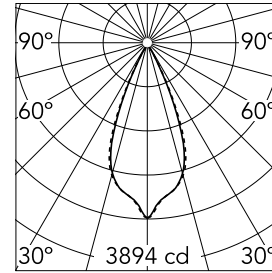

Light Shadow Adjustable No Trim 8 Spots Optic Wide Flood

03.7372.14A - Black/Chrome

Recessed integrated luminaire with 8 LED lighting spots. Remote power supply included (220-240V).

Main specifications

Number of heads	1	Net lumen (lm)	1868
Lamp category	LED	Mountings	Ceiling recessed
Power (W)	21.6W	Environment	Indoor dry location
CCT (K)	3000K		
CRI	90		

Optical

Lighting type	Direct
LED type	Power LED
Light distribution	Symmetric
Optical type	Wide flood
Beam angle (°)	44
Beam angle C90-270 (°)	44

Beam Angle:	44°		
h(m)	E(lx)	D(m)	
1	3894	0.80	
2	973	1.60	
3	433	2.40	
4	243	3.19	
5	156	3.99	

Luminous flux luminaire
1868 lm (EXTREME CUT OFF)

Electrical

Frequency (Hz)	50/60	Insulation class	II
Voltage (V)	220.00		
Dimmable	No		
Driver	Remote included		
Emergency	Without		

Physical

Color	Black/Chrome	Length (mm)	289
Orientation	Adjustable		
Recessed depth (mm)	75		
Weight (kg)	0.50		
Tilt (°)	30		