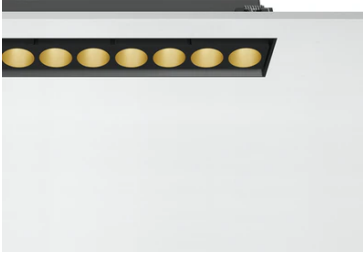

## Light Shadow Adjustable No Trim 8 Spots Optic Wide Flood

03.7369.14A - Black/Gold

Recessed integrated luminaire with 8 LED lighting spots. Remote power supply included (220-240V).

### Main specifications

<b>Number of heads</b>	1	<b>Net lumen (lm)</b>	1727
<b>Lamp category</b>	LED	<b>Mountings</b>	Ceiling recessed
<b>Power (W)</b>	21.6W	<b>Environment</b>	Indoor dry location
<b>CCT (K)</b>	2700K		
<b>CRI</b>	90		

Luminous flux luminaire  
1727 lm (EXTREME CUT OFF)

### Physical

<b>Color</b>	Black/Gold	<b>Length (mm)</b>	289
<b>Orientation</b>	Adjustable		
<b>Recessed depth (mm)</b>	75		
<b>Weight (kg)</b>	0.50		
<b>Tilt (°)</b>	30		