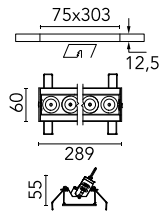

## Light Shadow Adjustable No Trim 8 Spots Optic Wide Flood

03.7369.14A - Black/Gold

Recessed integrated luminaire with 8 LED lighting spots. Remote power supply included (220-240V).

### Main specifications

<b>Number of heads</b>	1	<b>Net lumen (lm)</b>	1727
<b>Lamp category</b>	LED	<b>Mountings</b>	Ceiling recessed
<b>Power (W)</b>	21.6W	<b>Environment</b>	Indoor dry location
<b>CCT (K)</b>	2700K		
<b>CRI</b>	90		

### Physical

<b>Color</b>	Black/Gold	<b>Length (mm)</b>	289
<b>Orientation</b>	Adjustable		
<b>Recessed depth (mm)</b>	75		
<b>Weight (kg)</b>	0.50		
<b>Tilt (°)</b>	30		