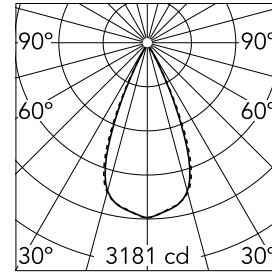

## Light Shadow Adjustable No Trim 8 Spots Optic Wide Flood

03.7369.14A - Black/Gold

Recessed integrated luminaire with 8 LED lighting spots. Remote power supply included (220-240V).

### Optical

<b>Lighting type</b>	Direct
<b>LED type</b>	Power LED
<b>Light distribution</b>	Symmetric
<b>Optical type</b>	Wide flood
<b>Beam angle (°)</b>	46
<b>Beam angle C90-270 (°)</b>	46

<b>Beam Angle:</b>	46°		
<b>h(m)</b>	<b>E(lx)</b>	<b>D(m)</b>	
1	3181	0.84	
2	795	1.69	
3	353	2.53	
4	199	3.38	
5	127	4.22	

Luminous flux luminaire  
1727 lm (EXTREME CUT OFF)

### Physical

<b>Color</b>	Black/Gold	<b>Length (mm)</b>	289
<b>Orientation</b>	Adjustable		
<b>Recessed depth (mm)</b>	75		
<b>Weight (kg)</b>	0.50		
<b>Tilt (°)</b>	30		