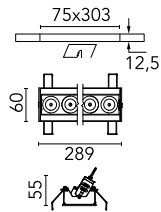

## Light Shadow Adjustable No Trim 8 Spots Optic Wide Flood

03.7368.40A - White/Chrome

Recessed integrated luminaire with 8 LED lighting spots. Remote power supply included (220-240V).

### Main specifications

<b>Number of heads</b>	1	<b>Net lumen (lm)</b>	1783
<b>Lamp category</b>	LED	<b>Mountings</b>	Ceiling recessed
<b>Power (W)</b>	21.6W	<b>Environment</b>	Indoor dry location
<b>CCT (K)</b>	2700K		
<b>CRI</b>	90		

### Physical

<b>Color</b>	White/Chrome	<b>Length (mm)</b>	289
<b>Orientation</b>	Adjustable		
<b>Recessed depth (mm)</b>	75		
<b>Weight (kg)</b>	0.50		
<b>Tilt (°)</b>	30		