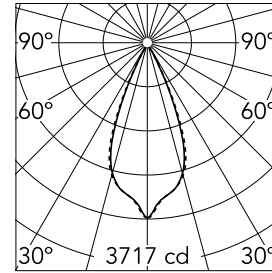

## Light Shadow Adjustable No Trim 8 Spots Optic Wide Flood

03.7368.40A - White/Chrome

Recessed integrated luminaire with 8 LED lighting spots. Remote power supply included (220-240V).

### Optical

<b>Lighting type</b>	Direct
<b>LED type</b>	Power LED
<b>Light distribution</b>	Symmetric
<b>Optical type</b>	Wide flood
<b>Beam angle (°)</b>	44
<b>Beam angle C90-270 (°)</b>	44

<b>Beam Angle:</b>	44°		
<b>h(m)</b>	<b>E(lx)</b>	<b>D(m)</b>	
1	3717	0.80	
2	929	1.60	
3	413	2.40	
4	232	3.19	
5	149	3.99	

Luminous flux luminaire  
1783 lm (EXTREME CUT OFF)

### Physical

<b>Color</b>	White/Chrome	<b>Length (mm)</b>	289
<b>Orientation</b>	Adjustable		
<b>Recessed depth (mm)</b>	75		
<b>Weight (kg)</b>	0.50		
<b>Tilt (°)</b>	30		