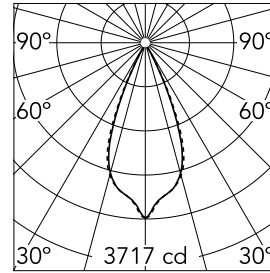

### Optical

<b>Lighting type</b>	Direct
<b>LED type</b>	Power LED
<b>Light distribution</b>	Symmetric
<b>Optical type</b>	Wide flood
<b>Beam angle (°)</b>	44
<b>Beam angle C90-270 (°)</b>	44

<b>Beam Angle: 44°</b>		
<b>h(m)</b>	<b>E(lx)</b>	<b>D(m)</b>
1	3717	0.80
2	929	1.60
3	413	2.40
4	232	3.19
5	149	3.99

Luminous flux luminaire  
1783 lm (EXTREME CUT OFF)

### Physical

<b>Color</b>	Black/Chrome	<b>Length (mm)</b>	289
<b>Orientation</b>	Adjustable		
<b>Recessed depth (mm)</b>	75		
<b>Weight (kg)</b>	0.50		
<b>Tilt (°)</b>	30		