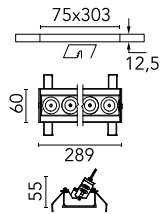

## Light Shadow Adjustable No Trim 8 Spots Optic Wide Flood

03.7368.14A - Black/Chrome

Recessed integrated luminaire with 8 LED lighting spots. Remote power supply included (220-240V).

### Physical

<b>Color</b>	Black/Chrome	<b>Length (mm)</b>	289
<b>Orientation</b>	Adjustable		
<b>Recessed depth (mm)</b>	75		
<b>Weight (kg)</b>	0.50		
<b>Tilt (°)</b>	30		