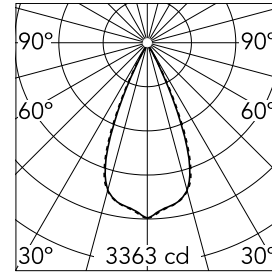

Light Shadow Adjustable No Trim 8 Spots Optic Wide Flood

03.7367.40A - White/Black

Recessed integrated luminaire with 8 LED lighting spots. Remote power supply included (220-240V).

Main specifications

Number of heads	1	Net lumen (lm)	1773
Lamp category	LED	Mountings	Ceiling recessed
Power (W)	21.6W	Environment	Indoor
CCT (K)	2700K		
CRI	90		

Optical

Lighting type	Direct
LED type	Power LED
Light distribution	Symmetric
Optical type	Wide flood
Beam angle (°)	46
Beam angle C90-270 (°)	46

Beam Angle:	46°		
h(m)	E(lx)	D(m)	
1	3363	0.84	
2	841	1.69	
3	374	2.53	
4	210	3.38	
5	135	4.22	

Luminous flux luminaire
1773 lm (EXTREME CUT OFF)

Electrical

Frequency (Hz)	50/60	Emergency	Without
Voltage (V)	220.00	Insulation class	II
Dimmable	No		
Driver	Remote		
Driver type	Electronic		

Physical

Color	White/Black	Length (mm)	289
Orientation	Adjustable		
Recessed depth (mm)	75		
Weight (kg)	0.50		
Tilt (°)	30		