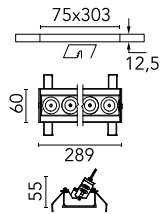

Light Shadow Adjustable No Trim 8 Spots Optic Wide Flood

03.7367.40A - White/Black

Recessed integrated luminaire with 8 LED lighting spots. Remote power supply included (220-240V).

Main specifications

Number of heads	1	Net lumen (lm)	1773
Lamp category	LED	Mountings	Ceiling recessed
Power (W)	21.6W	Environment	Indoor
CCT (K)	2700K		
CRI	90		

Optical

Lighting type	Direct
LED type	Power LED
Light distribution	Symmetric
Optical type	Wide flood
Beam angle (°)	46
Beam angle C90-270 (°)	46

Beam Angle:	46°		
h(m)	E(lx)	D(m)	
1	3363	0.84	
2	841	1.69	
3	374	2.53	
4	210	3.38	
5	135	4.22	

Luminous flux luminaire
1773 lm (EXTREME CUT OFF)

Electrical

Frequency (Hz)	50/60	Emergency	Without
Voltage (V)	220.00	Insulation class	II
Dimmable	No		
Driver	Remote		
Driver type	Electronic		

Physical

Color	White/Black	Length (mm)	289
Orientation	Adjustable		
Recessed depth (mm)	75		
Weight (kg)	0.50		
Tilt (°)	30		