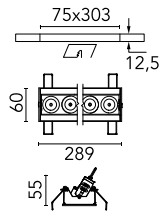

Light Shadow Adjustable No Trim 8 Spots Optic Wide Flood

03.7367.14A - Black/Black

Recessed integrated luminaire with 8 LED lighting spots. Remote power supply included (220-240V).

Main specifications

Number of heads	1	Net lumen (lm)	1773
Lamp category	LED	Mountings	Ceiling recessed
Power (W)	21.6W	Environment	Indoor
CCT (K)	2700K		
CRI	90		

Optical

Lighting type	Direct
LED type	Power LED
Light distribution	Symmetric
Optical type	Wide flood
Beam angle (°)	46
Beam angle C90-270 (°)	46

Beam Angle: 46°		
h(m)	E(lx)	D(m)
1	3363	0.84
2	841	1.69
3	374	2.53
4	210	3.38
5	135	4.22

Luminous flux luminaire
1773 lm (EXTREME CUT OFF)

Electrical

Frequency (Hz)	50/60	Emergency	Without
Voltage (V)	220.00	Insulation class	II
Dimmable	No		
Driver	Remote		
Driver type	Electronic		

Physical

Color	Black/Black	Length (mm)	289
Orientation	Adjustable		
Recessed depth (mm)	75		
Weight (kg)	0.50		
Tilt (°)	30		

Note

It requires a pre-installation frame, to be ordered separately.

Light Shadow Adjustable No Trim 8 Spots Optic Wide Flood

Accessory for mounting of No Trim
continuous line.
08.0059.90

Pre-installation Frame
08.0517.00