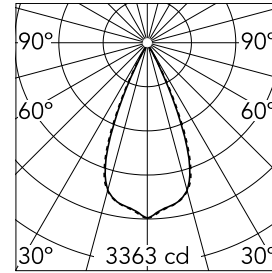

Light Shadow Adjustable No Trim 8 Spots Optic Wide Flood

03.7367.14A - Black/Black

Recessed integrated luminaire with 8 LED lighting spots. Remote power supply included (220-240V).

Main specifications

Number of heads	1	Net lumen (lm)	1773
Lamp category	LED	Mountings	Ceiling recessed
Power (W)	21.6W	Environment	Indoor
CCT (K)	2700K		
CRI	90		

Optical

Lighting type	Direct
LED type	Power LED
Light distribution	Symmetric
Optical type	Wide flood
Beam angle (°)	46
Beam angle C90-270 (°)	46

Beam Angle: 46°		
h(m)	E(lx)	D(m)
1	3363	0.84
2	841	1.69
3	374	2.53
4	210	3.38
5	135	4.22

Luminous flux luminaire
1773 lm (EXTREME CUT OFF)

Electrical

Frequency (Hz)	50/60	Emergency	Without
Voltage (V)	220.00	Insulation class	II
Dimmable	No		
Driver	Remote		
Driver type	Electronic		

Physical

Color	Black/Black	Length (mm)	289
Orientation	Adjustable		
Recessed depth (mm)	75		
Weight (kg)	0.50		
Tilt (°)	30		