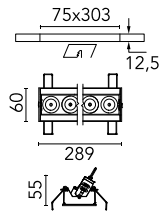

Light Shadow Adjustable No Trim 8 Spots Optic Wide Flood

03.7366.40A - White/White

Recessed integrated luminaire with 8 LED lighting spots. Remote power supply included (220-240V).

Main specifications

Number of heads	1	Net lumen (lm)	1763
Lamp category	LED	Mountings	Ceiling recessed
Power (W)	21.6W	Environment	Indoor
CCT (K)	2700K		
CRI	90		

Optical

Lighting type	Direct
LED type	Power LED
Light distribution	Symmetric
Optical type	Wide flood
Beam angle (°)	45
Beam angle C90-270 (°)	45

Beam Angle:	45°		
h(m)	E(lx)	D(m)	
1	3286	0.83	
2	822	1.67	
3	365	2.50	
4	205	3.34	
5	131	4.17	

Luminous flux luminaire
1763 lm (EXTREME CUT OFF)

Electrical

Frequency (Hz)	50/60	Emergency	Without
Voltage (V)	220.00	Insulation class	II
Dimmable	No		
Driver	Remote		
Driver type	Electronic		

Physical

Color	White/White	Length (mm)	289
Orientation	Adjustable		
Recessed depth (mm)	75		
Weight (kg)	0.50		
Tilt (°)	30		

Note

It requires a pre-installation frame, to be ordered separately.

Light Shadow Adjustable No Trim 8 Spots Optic Wide Flood

Accessory for mounting of No Trim
continuous line.
08.0059.90

Pre-installation Frame
08.0517.00