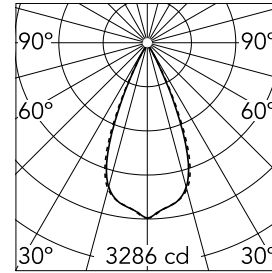

Light Shadow Adjustable No Trim 8 Spots Optic Wide Flood

03.7366.40A - White/White

Recessed integrated luminaire with 8 LED lighting spots. Remote power supply included (220-240V).

Main specifications

Number of heads	1	Net lumen (lm)	1763
Lamp category	LED	Mountings	Ceiling recessed
Power (W)	21.6W	Environment	Indoor
CCT (K)	2700K		
CRI	90		

Optical

Lighting type	Direct
LED type	Power LED
Light distribution	Symmetric
Optical type	Wide flood
Beam angle (°)	45
Beam angle C90-270 (°)	45

Beam Angle:	45°		
h(m)	E(lx)	D(m)	
1	3286	0.83	
2	822	1.67	
3	365	2.50	
4	205	3.34	
5	131	4.17	

Luminous flux luminaire
1763 lm (EXTREME CUT OFF)

Electrical

Frequency (Hz)	50/60	Emergency	Without
Voltage (V)	220.00	Insulation class	II
Dimmable	No		
Driver	Remote		
Driver type	Electronic		

Physical

Color	White/White	Length (mm)	289
Orientation	Adjustable		
Recessed depth (mm)	75		
Weight (kg)	0.50		
Tilt (°)	30		