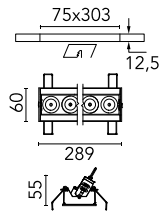

Note

It requires a pre-installation frame, to be ordered separately.