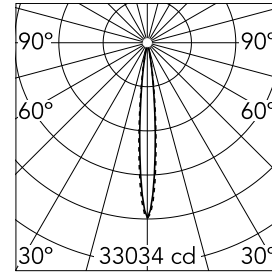

### Optical

|                               |           |
|-------------------------------|-----------|
| <b>Lighting type</b>          | Direct    |
| <b>LED type</b>               | Power LED |
| <b>Light distribution</b>     | Symmetric |
| <b>Optical type</b>           | Spot      |
| <b>Beam angle (°)</b>         | 10        |
| <b>Beam angle C90-270 (°)</b> | 10        |

Luminous flux luminaire  
1830 lm (EXTREME CUT OFF)

### Physical

|                            |             |                    |     |
|----------------------------|-------------|--------------------|-----|
| <b>Color</b>               | White/Black | <b>Length (mm)</b> | 289 |
| <b>Orientation</b>         | Adjustable  |                    |     |
| <b>Recessed depth (mm)</b> | 75          |                    |     |
| <b>Weight (kg)</b>         | 0.50        |                    |     |
| <b>Tilt (°)</b>            | 30          |                    |     |