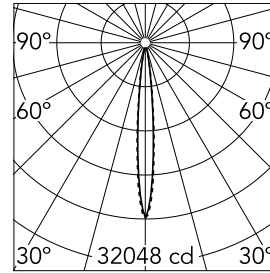

Light Shadow Adjustable No Trim 8 Spots Optic Spot

03.8934.40A - White/Chrome

Recessed integrated luminaire with 8 LED lighting spots. Remote power supply included (220-240V).

Main specifications

Number of heads	1	Net lumen (lm)	1819
Lamp category	LED	Mountings	Ceiling recessed
Power (W)	21.6W	Environment	Indoor dry location
CCT (K)	2700K		
CRI	90		

Optical

Lighting type	Direct
LED type	Power LED
Light distribution	Symmetric
Optical type	Spot
Beam angle (°)	10
Beam angle C90-270 (°)	10

Beam Angle:	10°		
	h(m)	E(lx)	D(m)
1	32048	0.18	
2	8012	0.36	
3	3561	0.55	
4	2003	0.73	
5	1282	0.91	

Luminous flux luminaire
1819 lm (EXTREME CUT OFF)

Electrical

Frequency (Hz)	50/60	Insulation class	II
Voltage (V)	220.00		
Dimmable	No		
Driver	Remote included		
Emergency	Without		

Physical

Color	White/Chrome	Length (mm)	289
Orientation	Adjustable		
Recessed depth (mm)	75		
Weight (kg)	0.50		
Tilt (°)	30		