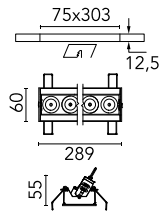

Light Shadow Adjustable No Trim 8 Spots Optic Spot

03.8934.40A - White/Chrome

Recessed integrated luminaire with 8 LED lighting spots. Remote power supply included (220-240V).

Main specifications

Number of heads	1	Net lumen (lm)	1819
Lamp category	LED	Mountings	Ceiling recessed
Power (W)	21.6W	Environment	Indoor dry location
CCT (K)	2700K		
CRI	90		

Optical

Lighting type	Direct
LED type	Power LED
Light distribution	Symmetric
Optical type	Spot
Beam angle (°)	10
Beam angle C90-270 (°)	10

Beam Angle:	10°		
	h(m)	E(lx)	D(m)
1	32048	0.18	
2	8012	0.36	
3	3561	0.55	
4	2003	0.73	
5	1282	0.91	

Luminous flux luminaire
1819 lm (EXTREME CUT OFF)

Electrical

Frequency (Hz)	50/60	Insulation class	II
Voltage (V)	220.00		
Dimmable	No		
Driver	Remote included		
Emergency	Without		

Physical

Color	White/Chrome	Length (mm)	289
Orientation	Adjustable		
Recessed depth (mm)	75		
Weight (kg)	0.50		
Tilt (°)	30		