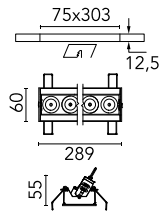

Light Shadow Adjustable No Trim 8 Spots Optic Spot

03.8932.40A - White/White

Recessed integrated luminaire with 8 LED lighting spots. Remote power supply included (220-240V).

Main specifications

Number of heads	1	Net lumen (lm)	1812
Lamp category	LED	Mountings	Ceiling recessed
Power (W)	21.6W	Environment	Indoor dry location
CCT (K)	2700K		
CRI	90		

Optical

Lighting type	Direct
LED type	Power LED
Light distribution	Symmetric
Optical type	Spot
Beam angle (°)	10
Beam angle C90-270 (°)	10

Beam Angle:	10°		
h(m)	E(lx)	D(m)	
1	33142	0.17	
2	8285	0.35	
3	3682	0.52	
4	2071	0.70	
5	1326	0.87	

Luminous flux luminaire
1812 lm (EXTREME CUT OFF)

Electrical

Frequency (Hz)	50/60	Insulation class	II
Voltage (V)	220.00		
Dimmable	No		
Driver	Remote included		
Emergency	Without		

Physical

Color	White/White	Length (mm)	289
Orientation	Adjustable		
Recessed depth (mm)	75		
Weight (kg)	0.50		
Tilt (°)	30		