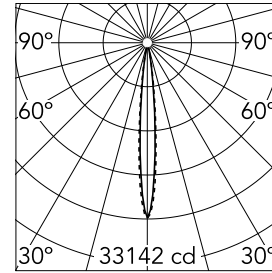

Light Shadow Adjustable No Trim 8 Spots Optic Spot

03.8932.40A - White/White

Recessed integrated luminaire with 8 LED lighting spots. Remote power supply included (220-240V).

Main specifications

Number of heads	1	Net lumen (lm)	1812
Lamp category	LED	Mountings	Ceiling recessed
Power (W)	21.6W	Environment	Indoor dry location
CCT (K)	2700K		
CRI	90		

Optical

Lighting type	Direct
LED type	Power LED
Light distribution	Symmetric
Optical type	Spot
Beam angle (°)	10
Beam angle C90-270 (°)	10

Beam Angle:	10°		
h(m)	E(lx)	D(m)	
1	33142	0.17	
2	8285	0.35	
3	3682	0.52	
4	2071	0.70	
5	1326	0.87	

Luminous flux luminaire
1812 lm (EXTREME CUT OFF)

Electrical

Frequency (Hz)	50/60	Insulation class	II
Voltage (V)	220.00		
Dimmable	No		
Driver	Remote included		
Emergency	Without		

Physical

Color	White/White	Length (mm)	289
Orientation	Adjustable		
Recessed depth (mm)	75		
Weight (kg)	0.50		
Tilt (°)	30		