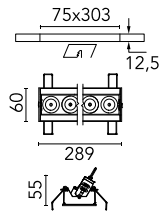

Light Shadow Adjustable No Trim 8 Spots Optic Spot

03.8932.14A - Black/White

Recessed integrated luminaire with 8 LED lighting spots. Remote power supply included (220-240V).

Main specifications

Number of heads	1	Net lumen (lm)	1812
Lamp category	LED	Mountings	Ceiling recessed
Power (W)	21.6W	Environment	Indoor dry location
CCT (K)	2700K		
CRI	90		

Optical

Lighting type	Direct
LED type	Power LED
Light distribution	Symmetric
Optical type	Spot
Beam angle (°)	10
Beam angle C90-270 (°)	10

Beam Angle:	10°		
h(m)	E(lx)	D(m)	
1	33142	0.17	
2	8285	0.35	
3	3682	0.52	
4	2071	0.70	
5	1326	0.87	

Luminous flux luminaire
1812 lm (EXTREME CUT OFF)

Electrical

Frequency (Hz)	50/60	Insulation class	II
Voltage (V)	220.00		
Dimmable	No		
Driver	Remote included		
Emergency	Without		

Physical

Color	Black/White	Length (mm)	289
Orientation	Adjustable		
Recessed depth (mm)	75		
Weight (kg)	0.50		
Tilt (°)	30		