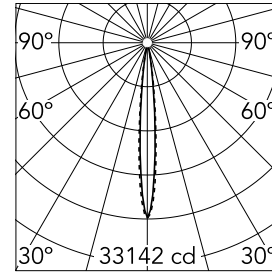

Light Shadow Adjustable No Trim 8 Spots Optic Spot

03.8932.14A - Black/White

Recessed integrated luminaire with 8 LED lighting spots. Remote power supply included (220-240V).

Main specifications

Number of heads	1	Net lumen (lm)	1812
Lamp category	LED	Mountings	Ceiling recessed
Power (W)	21.6W	Environment	Indoor dry location
CCT (K)	2700K		
CRI	90		

Optical

Lighting type	Direct
LED type	Power LED
Light distribution	Symmetric
Optical type	Spot
Beam angle (°)	10
Beam angle C90-270 (°)	10

Beam Angle:	10°		
h(m)	E(lx)	D(m)	
1	33142	0.17	
2	8285	0.35	
3	3682	0.52	
4	2071	0.70	
5	1326	0.87	

Luminous flux luminaire
1812 lm (EXTREME CUT OFF)

Electrical

Frequency (Hz)	50/60	Insulation class	II
Voltage (V)	220.00		
Dimmable	No		
Driver	Remote included		
Emergency	Without		

Physical

Color	Black/White	Length (mm)	289
Orientation	Adjustable		
Recessed depth (mm)	75		
Weight (kg)	0.50		
Tilt (°)	30		