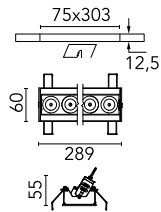

### Main specifications

|                        |       |                       |                     |
|------------------------|-------|-----------------------|---------------------|
| <b>Number of heads</b> | 1     | <b>Net lumen (lm)</b> | 1866                |
| <b>Lamp category</b>   | LED   | <b>Mountings</b>      | Ceiling recessed    |
| <b>Power (W)</b>       | 21.6W | <b>Environment</b>    | Indoor dry location |
| <b>CCT (K)</b>         | 3000K |                       |                     |
| <b>CRI</b>             | 90    |                       |                     |

### Physical

|                            |            |                    |     |
|----------------------------|------------|--------------------|-----|
| <b>Color</b>               | White/Gold | <b>Length (mm)</b> | 289 |
| <b>Orientation</b>         | Adjustable |                    |     |
| <b>Recessed depth (mm)</b> | 75         |                    |     |
| <b>Weight (kg)</b>         | 0.50       |                    |     |
| <b>Tilt (°)</b>            | 30         |                    |     |