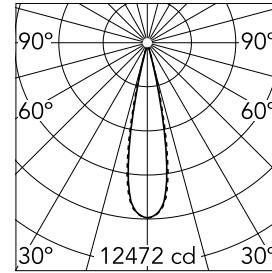

### Optical

|                               |           |
|-------------------------------|-----------|
| <b>Lighting type</b>          | Direct    |
| <b>LED type</b>               | Power LED |
| <b>Light distribution</b>     | Symmetric |
| <b>Optical type</b>           | Medium    |
| <b>Beam angle (°)</b>         | 22        |
| <b>Beam angle C90-270 (°)</b> | 22        |

Luminous flux luminaire  
1866 lm (EXTREME CUT OFF)

### Physical

|                            |            |                    |     |
|----------------------------|------------|--------------------|-----|
| <b>Color</b>               | White/Gold | <b>Length (mm)</b> | 289 |
| <b>Orientation</b>         | Adjustable |                    |     |
| <b>Recessed depth (mm)</b> | 75         |                    |     |
| <b>Weight (kg)</b>         | 0.50       |                    |     |
| <b>Tilt (°)</b>            | 30         |                    |     |