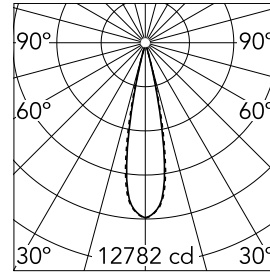

### Main specifications

<b>Number of heads</b>	1	<b>Net lumen (lm)</b>	1900
<b>Lamp category</b>	LED	<b>Mountings</b>	Ceiling recessed
<b>Power (W)</b>	21.6W	<b>Environment</b>	Indoor dry location
<b>CCT (K)</b>	3000K		
<b>CRI</b>	90		

### Optical

<b>Lighting type</b>	Direct
<b>LED type</b>	Power LED
<b>Light distribution</b>	Symmetric
<b>Optical type</b>	Medium
<b>Beam angle (°)</b>	22
<b>Beam angle C90-270 (°)</b>	22

<b>Beam Angle:</b>	22°		
<b>h(m)</b>	<b>E(lx)</b>	<b>D(m)</b>	
1	12782	0.39	
2	3196	0.77	
3	1420	1.16	
4	799	1.55	
5	511	1.94	

Luminous flux luminaire  
1900 lm (EXTREME CUT OFF)

### Physical

<b>Color</b>	White/Chrome	<b>Length (mm)</b>	289
<b>Orientation</b>	Adjustable		
<b>Recessed depth (mm)</b>	75		
<b>Weight (kg)</b>	0.50		
<b>Tilt (°)</b>	30		