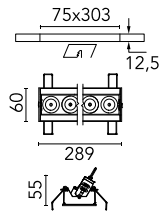

### Main specifications

<b>Number of heads</b>	1	<b>Net lumen (lm)</b>	1900
<b>Lamp category</b>	LED	<b>Mountings</b>	Ceiling recessed
<b>Power (W)</b>	21.6W	<b>Environment</b>	Indoor dry location
<b>CCT (K)</b>	3000K		
<b>CRI</b>	90		

### Physical

<b>Color</b>	White/Chrome	<b>Length (mm)</b>	289
<b>Orientation</b>	Adjustable		
<b>Recessed depth (mm)</b>	75		
<b>Weight (kg)</b>	0.50		
<b>Tilt (°)</b>	30		