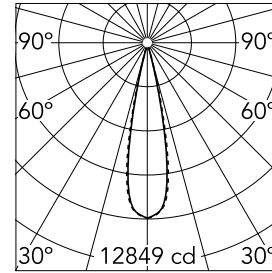

Light Shadow Adjustable No Trim 8 Spots Optic Medium

03.9451.14A - Black/Black

Recessed integrated luminaire with 8 LED lighting spots. Remote power supply included (220-240V).

Main specifications

Number of heads	1	Net lumen (lm)	1879
Lamp category	LED	Mountings	Ceiling recessed
Power (W)	21.6W	Environment	Indoor dry location
CCT (K)	3000K		
CRI	90		

Optical

Lighting type	Direct
LED type	Power LED
Light distribution	Symmetric
Optical type	Medium
Beam angle (°)	22
Beam angle C90-270 (°)	22

Beam Angle:	22°		
h(m)	E(lx)	D(m)	
1	12849	0.39	
2	3212	0.78	
3	1428	1.17	
4	803	1.56	
5	514	1.95	

Luminous flux luminaire
1879 lm (EXTREME CUT OFF)

Electrical

Frequency (Hz)	50/60	Insulation class	II
Voltage (V)	220.00		
Dimmable	No		
Driver	Remote included		
Emergency	Without		

Physical

Color	Black/Black	Length (mm)	289
Orientation	Adjustable		
Recessed depth (mm)	75		
Weight (kg)	0.50		
Tilt (°)	30		