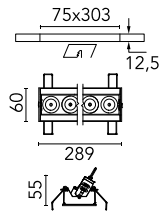

Light Shadow Adjustable No Trim 8 Spots Optic Medium

03.9451.14A - Black/Black

Recessed integrated luminaire with 8 LED lighting spots. Remote power supply included (220-240V).

Main specifications

Number of heads	1	Net lumen (lm)	1879
Lamp category	LED	Mountings	Ceiling recessed
Power (W)	21.6W	Environment	Indoor dry location
CCT (K)	3000K		
CRI	90		

Optical

Lighting type	Direct
LED type	Power LED
Light distribution	Symmetric
Optical type	Medium
Beam angle (°)	22
Beam angle C90-270 (°)	22

Beam Angle:	22°		
h(m)	E(lx)	D(m)	
1	12849	0.39	
2	3212	0.78	
3	1428	1.17	
4	803	1.56	
5	514	1.95	

Luminous flux luminaire
1879 lm (EXTREME CUT OFF)

Electrical

Frequency (Hz)	50/60	Insulation class	II
Voltage (V)	220.00		
Dimmable	No		
Driver	Remote included		
Emergency	Without		

Physical

Color	Black/Black	Length (mm)	289
Orientation	Adjustable		
Recessed depth (mm)	75		
Weight (kg)	0.50		
Tilt (°)	30		