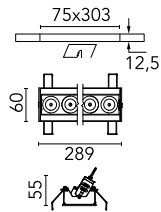

## Light Shadow Adjustable No Trim 8 Spots Optic Medium

■ □ 03.9450.14A - Black/White

Recessed integrated luminaire with 8 LED lighting spots. Remote power supply included (220-240V).

### Main specifications

<b>Number of heads</b>	1	<b>Net lumen (lm)</b>	1878
<b>Lamp category</b>	LED	<b>Mountings</b>	Ceiling recessed
<b>Power (W)</b>	21.6W	<b>Environment</b>	Indoor dry location
<b>CCT (K)</b>	3000K		
<b>CRI</b>	90		

	h(m)	E(lx)	D(m)
1	12556	0.39	
2	3139	0.78	
3	1395	1.17	
4	785	1.56	
5	502	1.95	

Luminous flux luminaire  
1878 lm (EXTREME CUT OFF)

### Physical

<b>Color</b>	Black/White	<b>Length (mm)</b>	289
<b>Orientation</b>	Adjustable		
<b>Recessed depth (mm)</b>	75		
<b>Weight (kg)</b>	0.50		
<b>Tilt (°)</b>	30		