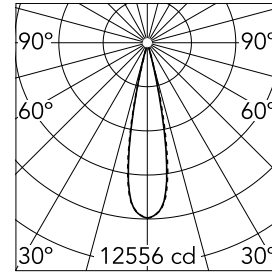

### Main specifications

<b>Number of heads</b>	1	<b>Net lumen (lm)</b>	1878
<b>Lamp category</b>	LED	<b>Mountings</b>	Ceiling recessed
<b>Power (W)</b>	21.6W	<b>Environment</b>	Indoor dry location
<b>CCT (K)</b>	3000K		
<b>CRI</b>	90		

### Optical

<b>Lighting type</b>	Direct
<b>LED type</b>	Power LED
<b>Light distribution</b>	Symmetric
<b>Optical type</b>	Medium
<b>Beam angle (°)</b>	22
<b>Beam angle C90-270 (°)</b>	22

Beam Angle: 22°

	h(m)	E(lx)	D(m)
1	12556	0.39	
2	3139	0.78	
3	1395	1.17	
4	785	1.56	
5	502	1.95	

Luminous flux luminaire  
1878 lm (EXTREME CUT OFF)

### Physical

<b>Color</b>	Black/White	<b>Length (mm)</b>	289
<b>Orientation</b>	Adjustable		
<b>Recessed depth (mm)</b>	75		
<b>Weight (kg)</b>	0.50		
<b>Tilt (°)</b>	30		