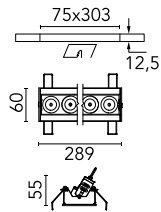

Light Shadow Adjustable No Trim 8 Spots Optic Medium

03.9441.40A - White/Black

Recessed integrated luminaire with 8 LED lighting spots. Remote power supply included (220-240V).

Main specifications

| | | | |
|------------------------|-------|-----------------------|------------------|
| Number of heads | 1 | Net lumen (lm) | 1794 |
| Lamp category | LED | Mountings | Ceiling recessed |
| Power (W) | 21.6W | Environment | Indoor |
| CCT (K) | 2700K | | |
| CRI | 90 | | |

| | | | |
|--------------------|--------------|-------------|--|
| Beam Angle: | 22° | | |
| h(m) | E(lx) | D(m) | |
| 1 | 11992 | 0.39 | |
| 2 | 2998 | 0.78 | |
| 3 | 1332 | 1.17 | |
| 4 | 750 | 1.56 | |
| 5 | 480 | 1.95 | |

Physical

| | | | |
|----------------------------|-------------|--------------------|-----|
| Color | White/Black | Length (mm) | 289 |
| Orientation | Adjustable | | |
| Recessed depth (mm) | 75 | | |
| Weight (kg) | 0.50 | | |
| Tilt (°) | 30 | | |