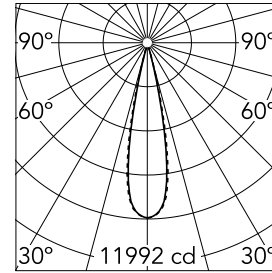

Light Shadow Adjustable No Trim 8 Spots Optic Medium

03.9441.40A - White/Black

Recessed integrated luminaire with 8 LED lighting spots. Remote power supply included (220-240V).

Main specifications

| | | | |
|------------------------|-------|-----------------------|------------------|
| Number of heads | 1 | Net lumen (lm) | 1794 |
| Lamp category | LED | Mountings | Ceiling recessed |
| Power (W) | 21.6W | Environment | Indoor |
| CCT (K) | 2700K | | |
| CRI | 90 | | |

Optical

| | |
|-------------------------------|-----------|
| Lighting type | Direct |
| LED type | Power LED |
| Light distribution | Symmetric |
| Optical type | Medium |
| Beam angle (°) | 22 |
| Beam angle C90-270 (°) | 22 |

| | | | |
|--------------------|--------------|-------------|--|
| Beam Angle: | 22° | | |
| h(m) | E(lx) | D(m) | |
| 1 | 11992 | 0.39 | |
| 2 | 2998 | 0.78 | |
| 3 | 1332 | 1.17 | |
| 4 | 750 | 1.56 | |
| 5 | 480 | 1.95 | |

Physical

| | | | |
|----------------------------|-------------|--------------------|-----|
| Color | White/Black | Length (mm) | 289 |
| Orientation | Adjustable | | |
| Recessed depth (mm) | 75 | | |
| Weight (kg) | 0.50 | | |
| Tilt (°) | 30 | | |