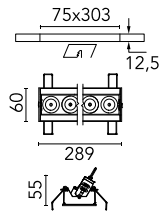

Light Shadow Adjustable No Trim 8 Spots Optic Medium

■ ■ 03.9441.14A - Black/Black

Recessed integrated luminaire with 8 LED lighting spots. Remote power supply included (220-240V).

Main specifications

Number of heads	1	Net lumen (lm)	1794
Lamp category	LED	Mountings	Ceiling recessed
Power (W)	21.6W	Environment	Indoor
CCT (K)	2700K		
CRI	90		

Optical

Lighting type	Direct
LED type	Power LED
Light distribution	Symmetric
Optical type	Medium
Beam angle (°)	22
Beam angle C90-270 (°)	22

Beam Angle:	22°		
h(m)	E(lx)	D(m)	
1	11992	0.39	
2	2998	0.78	
3	1332	1.17	
4	750	1.56	
5	480	1.95	

Luminous flux luminaire
1794 lm (EXTREME CUT OFF)

Electrical

Frequency (Hz)	50/60	Emergency	Without
Voltage (V)	220.00	Insulation class	II
Dimmable	No		
Driver	Remote		
Driver type	Electronic		

Physical

Color	Black/Black	Length (mm)	289
Orientation	Adjustable		
Recessed depth (mm)	75		
Weight (kg)	0.50		
Tilt (°)	30		