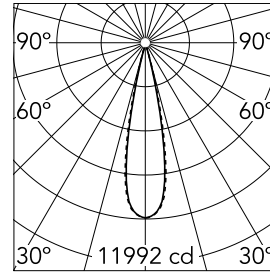

Light Shadow Adjustable No Trim 8 Spots Optic Medium

■ ■ 03.9441.14A - Black/Black

Recessed integrated luminaire with 8 LED lighting spots. Remote power supply included (220-240V).

Main specifications

Number of heads	1	Net lumen (lm)	1794
Lamp category	LED	Mountings	Ceiling recessed
Power (W)	21.6W	Environment	Indoor
CCT (K)	2700K		
CRI	90		

Optical

Lighting type	Direct
LED type	Power LED
Light distribution	Symmetric
Optical type	Medium
Beam angle (°)	22
Beam angle C90-270 (°)	22

Beam Angle:	22°		
h(m)	E(lx)	D(m)	
1	11992	0.39	
2	2998	0.78	
3	1332	1.17	
4	750	1.56	
5	480	1.95	

Luminous flux luminaire
1794 lm (EXTREME CUT OFF)

Electrical

Frequency (Hz)	50/60	Emergency	Without
Voltage (V)	220.00	Insulation class	II
Dimmable	No		
Driver	Remote		
Driver type	Electronic		

Physical

Color	Black/Black	Length (mm)	289
Orientation	Adjustable		
Recessed depth (mm)	75		
Weight (kg)	0.50		
Tilt (°)	30		