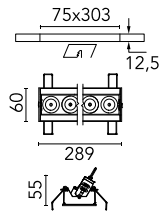

Light Shadow Adjustable No Trim 8 Spots Optic Medium

■ □ 03.9440.14A - Black/White

Recessed integrated luminaire with 8 LED lighting spots. Remote power supply included (220-240V).

Main specifications

Number of heads	1	Net lumen (lm)	1793
Lamp category	LED	Mountings	Ceiling recessed
Power (W)	21.6W	Environment	Indoor dry location
CCT (K)	2700K		
CRI	90		

Optical

Lighting type	Direct
LED type	Power LED
Light distribution	Symmetric
Optical type	Medium
Beam angle (°)	22
Beam angle C90-270 (°)	22

Beam Angle:	22°		
h(m)	E(lx)	D(m)	
1	12258	0.39	
2	3065	0.78	
3	1362	1.17	
4	766	1.56	
5	490	1.95	

Luminous flux luminaire
1793 lm (EXTREME CUT OFF)

Electrical

Frequency (Hz)	50/60	Insulation class	II
Voltage (V)	220.00		
Dimmable	No		
Driver	Remote included		
Emergency	Without		

Physical

Color	Black/White	Length (mm)	289
Orientation	Adjustable		
Recessed depth (mm)	75		
Weight (kg)	0.50		
Tilt (°)	30		