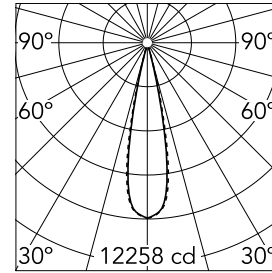

Light Shadow Adjustable No Trim 8 Spots Optic Medium

■ □ 03.9440.14A - Black/White

Recessed integrated luminaire with 8 LED lighting spots. Remote power supply included (220-240V).

Main specifications

Number of heads	1	Net lumen (lm)	1793
Lamp category	LED	Mountings	Ceiling recessed
Power (W)	21.6W	Environment	Indoor dry location
CCT (K)	2700K		
CRI	90		

Optical

Lighting type	Direct
LED type	Power LED
Light distribution	Symmetric
Optical type	Medium
Beam angle (°)	22
Beam angle C90-270 (°)	22

Beam Angle:	22°		
h(m)	E(lx)	D(m)	
1	12258	0.39	
2	3065	0.78	
3	1362	1.17	
4	766	1.56	
5	490	1.95	

Luminous flux luminaire
1793 lm (EXTREME CUT OFF)

Electrical

Frequency (Hz)	50/60	Insulation class	II
Voltage (V)	220.00		
Dimmable	No		
Driver	Remote included		
Emergency	Without		

Physical

Color	Black/White	Length (mm)	289
Orientation	Adjustable		
Recessed depth (mm)	75		
Weight (kg)	0.50		
Tilt (°)	30		