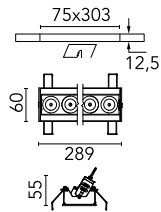

Light Shadow Adjustable No Trim 8 Spots Optic Flood

03.9458.14A - Black/Gold

Recessed integrated luminaire with 8 LED lighting spots. Remote power supply included (220-240V).

Main specifications

Number of heads	1	Net lumen (lm)	1850
Lamp category	LED	Mountings	Ceiling recessed
Power (W)	21.6W	Environment	Indoor dry location
CCT (K)	3000K		
CRI	90		

Optical

Lighting type	Direct
LED type	Power LED
Light distribution	Symmetric
Optical type	Flood
Beam angle (°)	33
Beam angle C90-270 (°)	33

Beam Angle: 33°		
h(m)	E(lx)	D(m)
1	5691	0.60
2	1423	1.20
3	632	1.79
4	356	2.39
5	228	2.99

Luminous flux luminaire
1850 lm (EXTREME CUT OFF)

Electrical

Frequency (Hz)	50/60	Insulation class	II
Voltage (V)	220.00		
Dimmable	No		
Driver	Remote included		
Emergency	Without		

Physical

Color	Black/Gold	Length (mm)	289
Orientation	Adjustable		
Recessed depth (mm)	75		
Weight (kg)	0.50		
Tilt (°)	30		