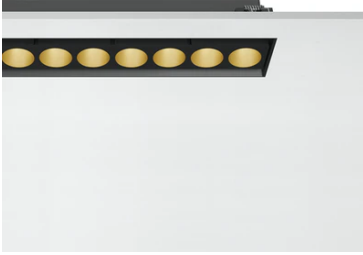

Light Shadow Adjustable No Trim 8 Spots Optic Flood

03.9458.14A - Black/Gold

Recessed integrated luminaire with 8 LED lighting spots. Remote power supply included (220-240V).

Main specifications

Number of heads	1	Net lumen (lm)	1850
Lamp category	LED	Mountings	Ceiling recessed
Power (W)	21.6W	Environment	Indoor dry location
CCT (K)	3000K		
CRI	90		

Optical

Lighting type	Direct
LED type	Power LED
Light distribution	Symmetric
Optical type	Flood
Beam angle (°)	33
Beam angle C90-270 (°)	33

Beam Angle: 33°		
h(m)	E(lx)	D(m)
1	5691	0.60
2	1423	1.20
3	632	1.79
4	356	2.39
5	228	2.99

Luminous flux luminaire
1850 lm (EXTREME CUT OFF)

Electrical

Frequency (Hz)	50/60	Insulation class	II
Voltage (V)	220.00		
Dimmable	No		
Driver	Remote included		
Emergency	Without		

Physical

Color	Black/Gold	Length (mm)	289
Orientation	Adjustable		
Recessed depth (mm)	75		
Weight (kg)	0.50		
Tilt (°)	30		