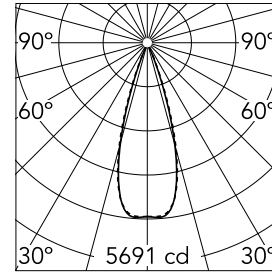

Light Shadow Adjustable No Trim 8 Spots Optic Flood

03.9458.14A - Black/Gold

Recessed integrated luminaire with 8 LED lighting spots. Remote power supply included (220-240V).

Main specifications

Number of heads	1	Net lumen (lm)	1850
Lamp category	LED	Mountings	Ceiling recessed
Power (W)	21.6W	Environment	Indoor dry location
CCT (K)	3000K		
CRI	90		

Optical

Lighting type	Direct
LED type	Power LED
Light distribution	Symmetric
Optical type	Flood
Beam angle (°)	33
Beam angle C90-270 (°)	33

Beam Angle: 33°		
h(m)	E(lx)	D(m)
1	5691	0.60
2	1423	1.20
3	632	1.79
4	356	2.39
5	228	2.99

Luminous flux luminaire
1850 lm (EXTREME CUT OFF)

Electrical

Frequency (Hz)	50/60	Insulation class	II
Voltage (V)	220.00		
Dimmable	No		
Driver	Remote included		
Emergency	Without		

Physical

Color	Black/Gold	Length (mm)	289
Orientation	Adjustable		
Recessed depth (mm)	75		
Weight (kg)	0.50		
Tilt (°)	30		