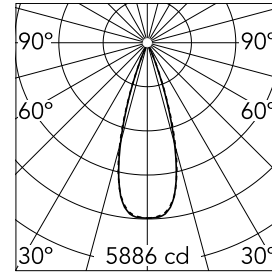

## Light Shadow Adjustable No Trim 8 Spots Optic Flood

03.9457.40A - White/Chrome

Recessed integrated luminaire with 8 LED lighting spots. Remote power supply included (220-240V).

### Optical

<b>Lighting type</b>	Direct
<b>LED type</b>	Power LED
<b>Light distribution</b>	Symmetric
<b>Optical type</b>	Flood
<b>Beam angle (°)</b>	33
<b>Beam angle C90-270 (°)</b>	33

<b>Beam Angle:</b>	33°		
<b>h(m)</b>	<b>E(lx)</b>	<b>D(m)</b>	
1	5886	0.60	
2	1472	1.19	
3	654	1.79	
4	368	2.38	
5	235	2.98	

Luminous flux luminaire  
1901 lm (EXTREME CUT OFF)

### Physical

<b>Color</b>	White/Chrome	<b>Length (mm)</b>	289
<b>Orientation</b>	Adjustable		
<b>Recessed depth (mm)</b>	75		
<b>Weight (kg)</b>	0.50		
<b>Tilt (°)</b>	30		