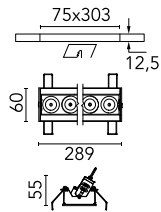

## Light Shadow Adjustable No Trim 8 Spots Optic Flood

03.9457.40A - White/Chrome

Recessed integrated luminaire with 8 LED lighting spots. Remote power supply included (220-240V).

### Main specifications

<b>Number of heads</b>	1	<b>Net lumen (lm)</b>	1901
<b>Lamp category</b>	LED	<b>Mountings</b>	Ceiling recessed
<b>Power (W)</b>	21.6W	<b>Environment</b>	Indoor dry location
<b>CCT (K)</b>	3000K		
<b>CRI</b>	90		

### Physical

<b>Color</b>	White/Chrome	<b>Length (mm)</b>	289
<b>Orientation</b>	Adjustable		
<b>Recessed depth (mm)</b>	75		
<b>Weight (kg)</b>	0.50		
<b>Tilt (°)</b>	30		