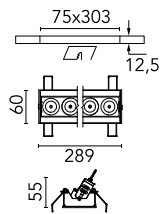

## Light Shadow Adjustable No Trim 8 Spots Optic Flood

03.9457.14A - Black/Chrome

Recessed integrated luminaire with 8 LED lighting spots. Remote power supply included (220-240V).

### Physical

<b>Color</b>	Black/Chrome	<b>Length (mm)</b>	289
<b>Orientation</b>	Adjustable		
<b>Recessed depth (mm)</b>	75		
<b>Weight (kg)</b>	0.50		
<b>Tilt (°)</b>	30		