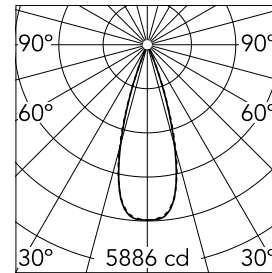

### Optical

<b>Lighting type</b>	Direct
<b>LED type</b>	Power LED
<b>Light distribution</b>	Symmetric
<b>Optical type</b>	Flood
<b>Beam angle (°)</b>	33
<b>Beam angle C90-270 (°)</b>	33

<b>Beam Angle:</b>	33°		
<b>h(m)</b>	<b>E(lx)</b>	<b>D(m)</b>	
1	5886	0.60	
2	1472	1.19	
3	654	1.79	
4	368	2.38	
5	235	2.98	

Luminous flux luminaire  
1901 lm (EXTREME CUT OFF)

### Physical

<b>Color</b>	Black/Chrome	<b>Length (mm)</b>	289
<b>Orientation</b>	Adjustable		
<b>Recessed depth (mm)</b>	75		
<b>Weight (kg)</b>	0.50		
<b>Tilt (°)</b>	30		