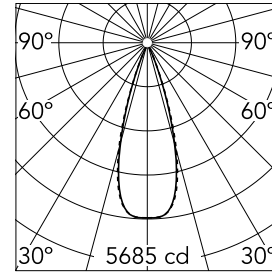

## Light Shadow Adjustable No Trim 8 Spots Optic Flood

03.9456.40A - White/Black

Recessed integrated luminaire with 8 LED lighting spots. Remote power supply included (220-240V).

### Optical

<b>Lighting type</b>	Direct
<b>LED type</b>	Power LED
<b>Light distribution</b>	Symmetric
<b>Optical type</b>	Flood
<b>Beam angle (°)</b>	33
<b>Beam angle C90-270 (°)</b>	33

<b>Beam Angle: 33°</b>		
<b>h(m)</b>	<b>E(lx)</b>	<b>D(m)</b>
1	5685	0.60
2	1421	1.19
3	632	1.79
4	355	2.39
5	227	2.99

Luminous flux luminaire  
1818 lm (EXTREME CUT OFF)

### Physical

<b>Color</b>	White/Black	<b>Length (mm)</b>	289
<b>Orientation</b>	Adjustable		
<b>Recessed depth (mm)</b>	75		
<b>Weight (kg)</b>	0.50		
<b>Tilt (°)</b>	30		