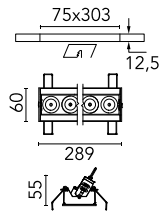

## Light Shadow Adjustable No Trim 8 Spots Optic Flood

03.9456.40A - White/Black

Recessed integrated luminaire with 8 LED lighting spots. Remote power supply included (220-240V).

### Main specifications

<b>Number of heads</b>	1	<b>Net lumen (lm)</b>	1818
<b>Lamp category</b>	LED	<b>Mountings</b>	Ceiling recessed
<b>Power (W)</b>	21.6W	<b>Environment</b>	Indoor
<b>CCT (K)</b>	3000K		
<b>CRI</b>	90		

### Physical

<b>Color</b>	White/Black	<b>Length (mm)</b>	289
<b>Orientation</b>	Adjustable		
<b>Recessed depth (mm)</b>	75		
<b>Weight (kg)</b>	0.50		
<b>Tilt (°)</b>	30		