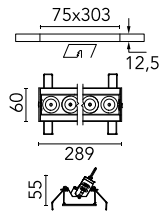

Electrical

Frequency (Hz)	50/60	Insulation class	II
Voltage (V)	220.00		
Dimmable	No		
Driver	Remote included		
Emergency	Without		

Physical

Color	White/White	Length (mm)	289
Orientation	Adjustable		
Recessed depth (mm)	75		
Weight (kg)	0.50		
Tilt (°)	30		

Note

It requires a pre-installation frame, to be ordered separately.