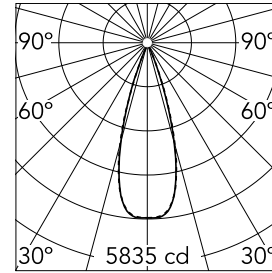

### Main specifications

<b>Number of heads</b>	1	<b>Net lumen (lm)</b>	1872
<b>Lamp category</b>	LED	<b>Mountings</b>	Ceiling recessed
<b>Power (W)</b>	21.6W	<b>Environment</b>	Indoor dry location
<b>CCT (K)</b>	3000K		
<b>CRI</b>	90		

### Optical

<b>Lighting type</b>	Direct
<b>LED type</b>	Power LED
<b>Light distribution</b>	Symmetric
<b>Optical type</b>	Flood
<b>Beam angle (°)</b>	33
<b>Beam angle C90-270 (°)</b>	33

Beam Angle: 33°		
h(m)	E(lx)	D(m)
1	5835	0.59
2	1459	1.18
3	648	1.78
4	365	2.37
5	233	2.96

Luminous flux luminaire  
1872 lm (EXTREME CUT OFF)

### Physical

<b>Color</b>	White/White	<b>Length (mm)</b>	289
<b>Orientation</b>	Adjustable		
<b>Recessed depth (mm)</b>	75		
<b>Weight (kg)</b>	0.50		
<b>Tilt (°)</b>	30		