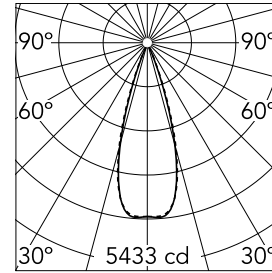

Light Shadow Adjustable No Trim 8 Spots Optic Flood

03.9448.40A - White/Gold

Recessed integrated luminaire with 8 LED lighting spots. Remote power supply included (220-240V).

Main specifications

Number of heads	1	Net lumen (lm)	1765
Lamp category	LED	Mountings	Ceiling recessed
Power (W)	21.6W	Environment	Indoor
CCT (K)	2700K		
CRI	90		

Optical

Lighting type	Direct
LED type	Power LED
Light distribution	Symmetric
Optical type	Flood
Beam angle (°)	33
Beam angle C90-270 (°)	33

Beam Angle: 33°		
h(m)	E(lx)	D(m)
1	5433	0.60
2	1358	1.20
3	604	1.79
4	340	2.39
5	217	2.99

Luminous flux luminaire
1765 lm (EXTREME CUT OFF)

Electrical

Frequency (Hz)	50/60	Emergency	Without
Voltage (V)	220.00	Insulation class	II
Dimmable	No		
Driver	Remote		
Driver type	Electronic		

Physical

Color	White/Gold	Length (mm)	289
Orientation	Adjustable		
Recessed depth (mm)	75		
Weight (kg)	0.50		
Tilt (°)	30		