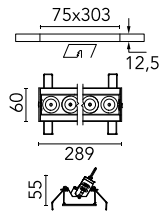

Light Shadow Adjustable No Trim 8 Spots Optic Flood

03.9448.40A - White/Gold

Recessed integrated luminaire with 8 LED lighting spots. Remote power supply included (220-240V).

Main specifications

Number of heads	1	Net lumen (lm)	1765
Lamp category	LED	Mountings	Ceiling recessed
Power (W)	21.6W	Environment	Indoor
CCT (K)	2700K		
CRI	90		

Optical

Lighting type	Direct
LED type	Power LED
Light distribution	Symmetric
Optical type	Flood
Beam angle (°)	33
Beam angle C90-270 (°)	33

Beam Angle: 33°		
h(m)	E(lx)	D(m)
1	5433	0.60
2	1358	1.20
3	604	1.79
4	340	2.39
5	217	2.99

Luminous flux luminaire
1765 lm (EXTREME CUT OFF)

Electrical

Frequency (Hz)	50/60	Emergency	Without
Voltage (V)	220.00	Insulation class	II
Dimmable	No		
Driver	Remote		
Driver type	Electronic		

Physical

Color	White/Gold	Length (mm)	289
Orientation	Adjustable		
Recessed depth (mm)	75		
Weight (kg)	0.50		
Tilt (°)	30		