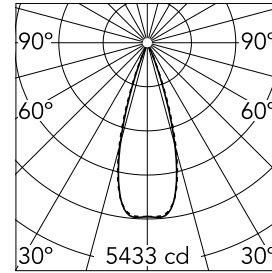

Light Shadow Adjustable No Trim 8 Spots Optic Flood

03.9448.14A - Black/Gold

Recessed integrated luminaire with 8 LED lighting spots. Remote power supply included (220-240V).

Main specifications

Number of heads	1	Net lumen (lm)	1765
Lamp category	LED	Mountings	Ceiling recessed
Power (W)	21.6W	Environment	Indoor dry location
CCT (K)	2700K		
CRI	90		

Optical

Lighting type	Direct
LED type	Power LED
Light distribution	Symmetric
Optical type	Flood
Beam angle (°)	33
Beam angle C90-270 (°)	33

Beam Angle:	33°		
h(m)	E(lx)	D(m)	
1	5433	0.60	
2	1358	1.20	
3	604	1.79	
4	340	2.39	
5	217	2.99	

Luminous flux luminaire
1765 lm (EXTREME CUT OFF)

Electrical

Frequency (Hz)	50/60	Insulation class	II
Voltage (V)	220.00		
Dimmable	No		
Driver	Remote included		
Emergency	Without		

Physical

Color	Black/Gold	Length (mm)	289
Orientation	Adjustable		
Recessed depth (mm)	75		
Weight (kg)	0.50		
Tilt (°)	30		