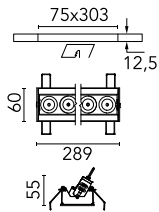

Light Shadow Adjustable No Trim 8 Spots Optic Flood

03.9448.14A - Black/Gold

Recessed integrated luminaire with 8 LED lighting spots. Remote power supply included (220-240V).

Main specifications

Number of heads	1	Net lumen (lm)	1765
Lamp category	LED	Mountings	Ceiling recessed
Power (W)	21.6W	Environment	Indoor dry location
CCT (K)	2700K		
CRI	90		

Optical

Lighting type	Direct
LED type	Power LED
Light distribution	Symmetric
Optical type	Flood
Beam angle (°)	33
Beam angle C90-270 (°)	33

Beam Angle:	33°		
h(m)	E(lx)	D(m)	
1	5433	0.60	
2	1358	1.20	
3	604	1.79	
4	340	2.39	
5	217	2.99	

Luminous flux luminaire
1765 lm (EXTREME CUT OFF)

Electrical

Frequency (Hz)	50/60	Insulation class	II
Voltage (V)	220.00		
Dimmable	No		
Driver	Remote included		
Emergency	Without		

Physical

Color	Black/Gold	Length (mm)	289
Orientation	Adjustable		
Recessed depth (mm)	75		
Weight (kg)	0.50		
Tilt (°)	30		