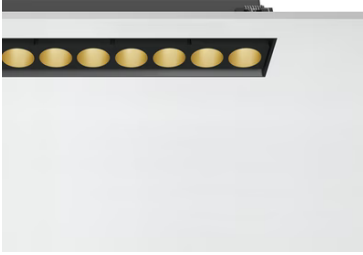

Light Shadow Adjustable No Trim 8 Spots Optic Flood

03.9448.14A - Black/Gold

Recessed integrated luminaire with 8 LED lighting spots. Remote power supply included (220-240V).

Main specifications

Number of heads	1	Net lumen (lm)	1765
Lamp category	LED	Mountings	Ceiling recessed
Power (W)	21.6W	Environment	Indoor dry location
CCT (K)	2700K		
CRI	90		

Optical

Lighting type	Direct
LED type	Power LED
Light distribution	Symmetric
Optical type	Flood
Beam angle (°)	33
Beam angle C90-270 (°)	33

Beam Angle:	33°		
h(m)	E(lx)	D(m)	
1	5433	0.60	
2	1358	1.20	
3	604	1.79	
4	340	2.39	
5	217	2.99	

Luminous flux luminaire
1765 lm (EXTREME CUT OFF)

Electrical

Frequency (Hz)	50/60	Insulation class	II
Voltage (V)	220.00		
Dimmable	No		
Driver	Remote included		
Emergency	Without		

Physical

Color	Black/Gold	Length (mm)	289
Orientation	Adjustable		
Recessed depth (mm)	75		
Weight (kg)	0.50		
Tilt (°)	30		

Note

It requires a pre-installation frame, to be ordered separately.

Light Shadow Adjustable No Trim 8 Spots Optic Flood

Accessory for mounting of No Trim
continuous line.
08.0059.90

Pre-installation Frame
08.0517.00