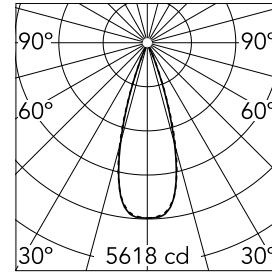

Light Shadow Adjustable No Trim 8 Spots Optic Flood

03.9447.40A - White/Chrome

Recessed integrated luminaire with 8 LED lighting spots. Remote power supply included (220-240V).

Main specifications

Number of heads	1	Net lumen (lm)	1814
Lamp category	LED	Mountings	Ceiling recessed
Power (W)	21.6W	Environment	Indoor dry location
CCT (K)	2700K		
CRI	90		

Optical

Lighting type	Direct
LED type	Power LED
Light distribution	Symmetric
Optical type	Flood
Beam angle (°)	33
Beam angle C90-270 (°)	33

Beam Angle:	33°	
h(m)	E(lx)	D(m)
1	5618	0.60
2	1405	1.19
3	624	1.79
4	351	2.38
5	225	2.98

Luminous flux luminaire
1814 lm (EXTREME CUT OFF)

Electrical

Frequency (Hz)	50/60	Insulation class	II
Voltage (V)	220.00		
Dimmable	No		
Driver	Remote included		
Emergency	Without		

Physical

Color	White/Chrome	Length (mm)	289
Orientation	Adjustable		
Recessed depth (mm)	75		
Weight (kg)	0.50		
Tilt (°)	30		