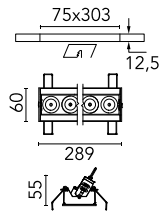

Light Shadow Adjustable No Trim 8 Spots Optic Flood

03.9447.40A - White/Chrome

Recessed integrated luminaire with 8 LED lighting spots. Remote power supply included (220-240V).

Main specifications

Number of heads	1	Net lumen (lm)	1814
Lamp category	LED	Mountings	Ceiling recessed
Power (W)	21.6W	Environment	Indoor dry location
CCT (K)	2700K		
CRI	90		

Optical

Lighting type	Direct
LED type	Power LED
Light distribution	Symmetric
Optical type	Flood
Beam angle (°)	33
Beam angle C90-270 (°)	33

Beam Angle:	33°	
h(m)	E(lx)	D(m)
1	5618	0.60
2	1405	1.19
3	624	1.79
4	351	2.38
5	225	2.98

Luminous flux luminaire
1814 lm (EXTREME CUT OFF)

Electrical

Frequency (Hz)	50/60	Insulation class	II
Voltage (V)	220.00		
Dimmable	No		
Driver	Remote included		
Emergency	Without		

Physical

Color	White/Chrome	Length (mm)	289
Orientation	Adjustable		
Recessed depth (mm)	75		
Weight (kg)	0.50		
Tilt (°)	30		