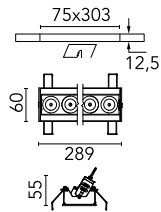

Light Shadow Adjustable No Trim 8 Spots Optic Flood

■ 03.9446.40A - White/Black

Recessed integrated luminaire with 8 LED lighting spots. Remote power supply included (220-240V).

Main specifications

Number of heads	1	Net lumen (lm)	1735
Lamp category	LED	Mountings	Ceiling recessed
Power (W)	21.6W	Environment	Indoor dry location
CCT (K)	2700K		
CRI	90		

Optical

Lighting type	Direct
LED type	Power LED
Light distribution	Symmetric
Optical type	Flood
Beam angle (°)	33
Beam angle C90-270 (°)	33

Beam Angle: 33°		
h(m)	E(lx)	D(m)
1	5426	0.60
2	1357	1.19
3	603	1.79
4	339	2.39
5	217	2.99

Luminous flux luminaire
1735 lm (EXTREME CUT OFF)

Electrical

Frequency (Hz)	50/60	Insulation class	II
Voltage (V)	220.00		
Dimmable	No		
Driver	Remote included		
Emergency	Without		

Physical

Color	White/Black	Length (mm)	289
Orientation	Adjustable		
Recessed depth (mm)	75		
Weight (kg)	0.50		
Tilt (°)	30		