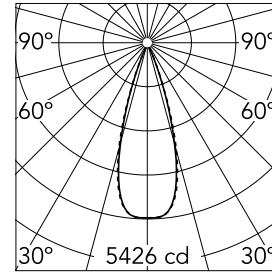

Light Shadow Adjustable No Trim 8 Spots Optic Flood

■ 03.9446.40A - White/Black

Recessed integrated luminaire with 8 LED lighting spots. Remote power supply included (220-240V).

Main specifications

Number of heads	1	Net lumen (lm)	1735
Lamp category	LED	Mountings	Ceiling recessed
Power (W)	21.6W	Environment	Indoor dry location
CCT (K)	2700K		
CRI	90		

Optical

Lighting type	Direct
LED type	Power LED
Light distribution	Symmetric
Optical type	Flood
Beam angle (°)	33
Beam angle C90-270 (°)	33

Beam Angle: 33°		
h(m)	E(lx)	D(m)
1	5426	0.60
2	1357	1.19
3	603	1.79
4	339	2.39
5	217	2.99

Luminous flux luminaire
1735 lm (EXTREME CUT OFF)

Electrical

Frequency (Hz)	50/60	Insulation class	II
Voltage (V)	220.00		
Dimmable	No		
Driver	Remote included		
Emergency	Without		

Physical

Color	White/Black	Length (mm)	289
Orientation	Adjustable		
Recessed depth (mm)	75		
Weight (kg)	0.50		
Tilt (°)	30		