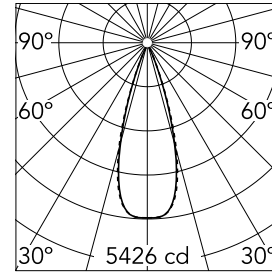

Light Shadow Adjustable No Trim 8 Spots Optic Flood

■ ■ 03.9446.14A - Black/Black

Recessed integrated luminaire with 8 LED lighting spots. Remote power supply included (220-240V).

Main specifications

Number of heads	1	Net lumen (lm)	1735
Lamp category	LED	Mountings	Ceiling recessed
Power (W)	21.6W	Environment	Indoor dry location
CCT (K)	2700K		
CRI	90		

Optical

Lighting type	Direct
LED type	Power LED
Light distribution	Symmetric
Optical type	Flood
Beam angle (°)	33
Beam angle C90-270 (°)	33

Beam Angle: 33°		
h(m)	E(lx)	D(m)
1	5426	0.60
2	1357	1.19
3	603	1.79
4	339	2.39
5	217	2.99

Luminous flux luminaire
1735 lm (EXTREME CUT OFF)

Electrical

Frequency (Hz)	50/60	Insulation class	II
Voltage (V)	220.00		
Dimmable	No		
Driver	Remote included		
Emergency	Without		

Physical

Color	Black/Black	Length (mm)	289
Orientation	Adjustable		
Recessed depth (mm)	75		
Weight (kg)	0.50		
Tilt (°)	30		