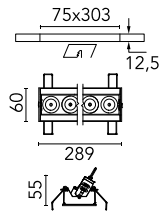

Light Shadow Adjustable No Trim 8 Spots Optic Flood

■ ■ 03.9446.14A - Black/Black

Recessed integrated luminaire with 8 LED lighting spots. Remote power supply included (220-240V).

Main specifications

Number of heads	1	Net lumen (lm)	1735
Lamp category	LED	Mountings	Ceiling recessed
Power (W)	21.6W	Environment	Indoor dry location
CCT (K)	2700K		
CRI	90		

Optical

Lighting type	Direct
LED type	Power LED
Light distribution	Symmetric
Optical type	Flood
Beam angle (°)	33
Beam angle C90-270 (°)	33

Beam Angle: 33°		
h(m)	E(lx)	D(m)
1	5426	0.60
2	1357	1.19
3	603	1.79
4	339	2.39
5	217	2.99

Luminous flux luminaire
1735 lm (EXTREME CUT OFF)

Electrical

Frequency (Hz)	50/60	Insulation class	II
Voltage (V)	220.00		
Dimmable	No		
Driver	Remote included		
Emergency	Without		

Physical

Color	Black/Black	Length (mm)	289
Orientation	Adjustable		
Recessed depth (mm)	75		
Weight (kg)	0.50		
Tilt (°)	30		