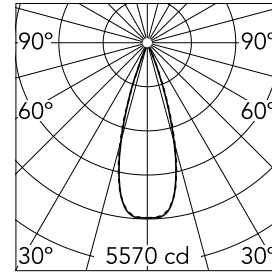

Light Shadow Adjustable No Trim 8 Spots Optic Flood

■ 03.9445.14A - Black/White

Recessed integrated luminaire with 8 LED lighting spots. Remote power supply included (220-240V).

Main specifications

Number of heads	1	Net lumen (lm)	1787
Lamp category	LED	Mountings	Ceiling recessed
Power (W)	21.6W	Environment	Indoor dry location
CCT (K)	2700K		
CRI	90		

Optical

Lighting type	Direct
LED type	Power LED
Light distribution	Symmetric
Optical type	Flood
Beam angle (°)	33
Beam angle C90-270 (°)	33

Beam Angle: 33°

h(m)	E(lx)	D(m)
1	5570	0.59
2	1392	1.18
3	619	1.78
4	348	2.37
5	223	2.96

Luminous flux luminaire
1787 lm (EXTREME CUT OFF)

Electrical

Frequency (Hz)	50/60	Insulation class	II
Voltage (V)	220.00		
Dimmable	No		
Driver	Remote included		
Emergency	Without		

Physical

Color	Black/White	Length (mm)	289
Orientation	Adjustable		
Recessed depth (mm)	75		
Weight (kg)	0.50		
Tilt (°)	30		