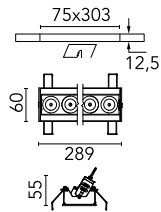

Light Shadow Adjustable No Trim 8 Spots Optic Flood

■ 03.9445.14A - Black/White

Recessed integrated luminaire with 8 LED lighting spots. Remote power supply included (220-240V).

Main specifications

Number of heads	1	Net lumen (lm)	1787
Lamp category	LED	Mountings	Ceiling recessed
Power (W)	21.6W	Environment	Indoor dry location
CCT (K)	2700K		
CRI	90		

Optical

Lighting type	Direct
LED type	Power LED
Light distribution	Symmetric
Optical type	Flood
Beam angle (°)	33
Beam angle C90-270 (°)	33

Beam Angle: 33°

h(m)	E(lx)	D(m)
1	5570	0.59
2	1392	1.18
3	619	1.78
4	348	2.37
5	223	2.96

Luminous flux luminaire
1787 lm (EXTREME CUT OFF)

Electrical

Frequency (Hz)	50/60	Insulation class	II
Voltage (V)	220.00		
Dimmable	No		
Driver	Remote included		
Emergency	Without		

Physical

Color	Black/White	Length (mm)	289
Orientation	Adjustable		
Recessed depth (mm)	75		
Weight (kg)	0.50		
Tilt (°)	30		